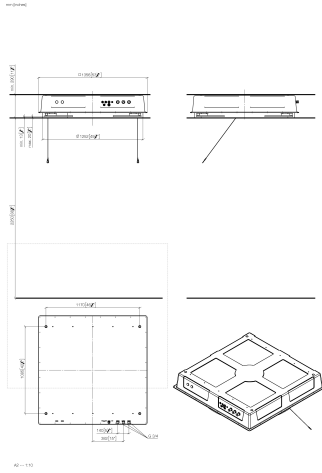

AQUAMOON Concealed ceiling installation box with color light -

35 625 970 90

- concealed rough parts
- Rain panel with 3 different flow modes
- AQUACIRCLE RAIN: Circular rain curtain, max. flow rate 12 l/min (at 3 bar)
- TEMPEST RAIN: Natural rain, max. flow rate 10 l/min (at 3 bar)
- QUEEN'S COLLAR CASCADE: Rounded cascade, max. flow rate 24 l/min (at 3 bar)
- Ceiling installation enclosure 1356 x 1356 x 290 mm
- Opening diameter 1252 mm
- Ceiling construction with adequate structural strength for the permanent attachment of the device (weight: 57.5 kg / 127 lbs. (US)). M8 threaded bolts (minimum strength: 2000 N) are required to secure the ceiling module

To be provided by the customer. Zigbee Gateway!

Recommended miscellaneous

Leak protection 3/4" -

- This article is needed 3x.

12 012 970 90

AQUAMOON Concealed ceiling installation box with color light -

35 625 970 90

Certificates

LGA_29446.

AQUAMOON Concealed ceiling installation box with color light -

35 625 970 90

Spare parts list

No.	Item Number	Name	Quantity used	Delivery time
1	04 24 03 239 02 90	fixing set	4	2
2	90 10 01 089 00 90	accessories	1	2
3	90 24 03 285 00 90	connection	3	2
4	90 10 01 212 00 90	electronic accessories	1	2
5	90 10 01 211 00 90	electronic accessories	1	2
6	90 17 20 205 00 90	holder	1	2
7	90 17 20 209 00 90	holder	1	2
8	90 21 50 007 00 90	accessories	2	2
9	90 17 20 215 00 90	end stop	4	2