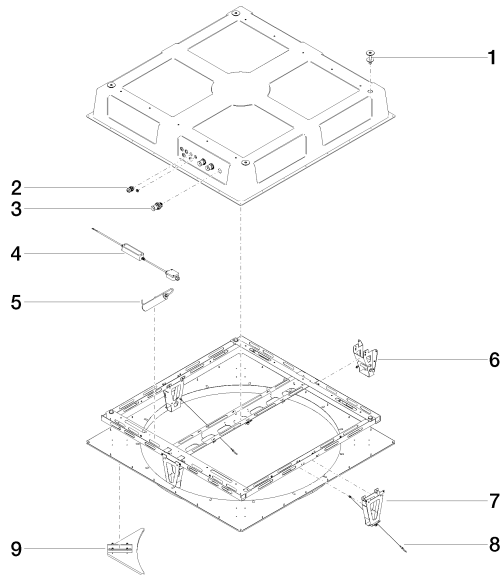

AQUAMOON Concealed ceiling installation box with color light -

35 625 970 90

- concealed rough parts
- Rain panel with 3 different flow modes
- AQUACIRCLE RAIN: Circular rain curtain, max. flow rate 12 l/min (at 3 bar)
- TEMPEST RAIN: Natural rain, max. flow rate 10 l/min (at 3 bar)
- QUEEN'S COLLAR CASCADE: Rounded cascade, max. flow rate 24 l/min (at 3 bar)
- Ceiling installation enclosure 1356 x 1356 x 290 mm
- Opening diameter 1252 mm
- Ceiling construction with adequate structural strength for the permanent attachment of the device (weight: 57.5 kg / 127 lbs. (US)). M8 threaded bolts (minimum strength: 2000 N) are required to secure the ceiling module

To be provided by the customer. Zigbee Gateway!

Recommended miscellaneous

Leak protection 3/4" -

- This article is needed 3x.

12 012 970 90

AQUAMOON Concealed ceiling installation box with color light -

35 625 970 90

Certificates

LGA_29446.

AQUAMOON Concealed ceiling installation box with color light -

35 625 970 90

Spare parts list

No.	Item Number	Name	Quantity used	Delivery time
1	04 24 03 239 02 90	fixing set	4	2
2	90 10 01 089 00 90	accessories	1	2
3	90 24 03 285 00 90	connection	3	2
4	90 10 01 212 00 90	electronic accessories	1	2
5	90 10 01 211 00 90	electronic accessories	1	2
6	90 17 20 205 00 90	holder	1	2
7	90 17 20 209 00 90	holder	1	2
8	90 21 50 007 00 90	accessories	2	2
9	90 17 20 215 00 90	end stop	4	2