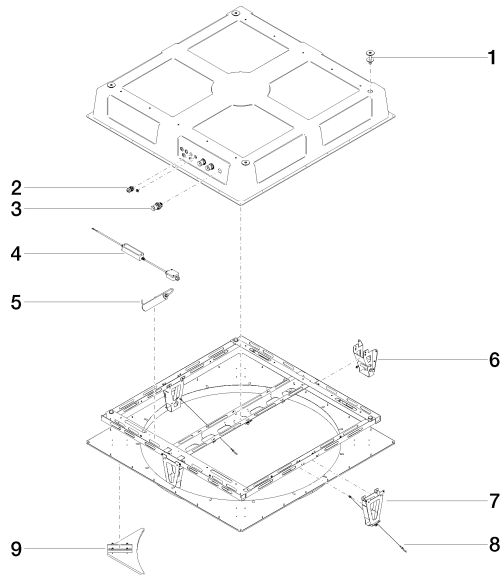

AQUAMOON EMBRACE Concealed ceiling installation box with color light -

35 630 970 90

- concealed rough parts

1x rain panel for ceiling installation

- AQUACIRCLE RAIN: Circular rain curtain, max. flow rate 12 l/min (at 3 bar)
- TEMPEST RAIN: Natural rain, max. flow rate 10 l/min (at 3 bar)
- Queen's Collar: rounded cascade, max. 23 l/min
- Embrace: rounded cascade, max. 60 l/min
- Ceiling installation enclosure 1356 x 1356 x 290 mm
- Opening diameter 1252 mm
- Ceiling construction with adequate structural strength for the permanent attachment of the device (weight: 57.5 kg / 127 lbs. (US)). M8 threaded bolts (minimum strength: 2000 N) are required to secure the ceiling module

To be provided by the customer. Zigbee Gateway!

Recommended miscellaneous

Leak protection 3/4" -

- This article is needed 5x.

12 012 970 90

AQUAMOON EMBRACE Concealed ceiling installation box with color light -

35 630 970 90

AQUAMOON EMBRACE Concealed ceiling installation box with color light -

35 630 970 90

Spare parts list

No.	Item Number	Name	Quantity used	Delivery time
1	04 24 03 239 02 90	fixing set	4	2
2	90 10 01 089 00 90	accessories	1	2
3	90 24 03 285 00 90	connection	3	2
4	90 10 01 212 00 90	electronic accessories	1	2
5	90 10 01 211 00 90	electronic accessories	1	2
6	90 17 20 205 00 90	holder	1	2
7	90 17 20 209 00 90	holder	1	2
8	90 21 50 007 00 90	accessories	2	2
9	90 17 20 215 00 90	end stop	4	2