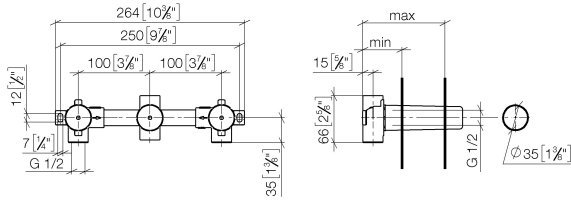

Concealed wall-mounted mixer centred spout -

35 707 970 90

- 3x dust cover
- 2x female thread 1/2" connections
- 1x female thread 1/2" outlet
- 3x sealing plug 1/2"
- gauge 100 mm
- lead-free
- WRAS 1702022

Recommended miscellaneous

Leak protection 1/2" -

12 010 970 90

Recommended miscellaneous

Drybox Wall-mounted basin mixer centred spout - 39 708 970 90

- Overflow is part of the scope of delivery.

Concealed wall-mounted mixer centred spout -

35 707 970 90

mm [inches]

	min	max
Madison	55 2 1/8"	115 4 1/2"
Square	55 2 1/8"	110 4 3/8"
Circle	55 2 1/8"	130 5 1/8"
Vaia	60 2 3/8"	132 5 1/4"
Domicil	60 2 1/2"	100 3 7/8"
Deque	70 2 3/4"	135 5 3/8"
Gentle	70 2 3/4"	135 5 3/8"
LaFleur	70 2 3/4"	135 5 3/8"
Selv	70 2 3/4"	135 5 3/8"
Supernova	70 2 3/4"	135 5 3/8"
Symetrics	70 2 3/4"	135 5 3/8"
Tara	70 2 3/4"	135 5 3/8"
CL_2	93 3 5/8"	115 4 1/2"
MEM	93 3 5/8"	138 5 3/8"
CL_1	93 3 5/8"	138 5 3/8"
La Fleur Cl.	102 4"	144 5 5/8"

Certificates

ETA_19023.

LGA_19175.

ACS_20 ACC LY 735.

Concealed wall-mounted mixer centred spout -

35 707 970 90

Spare parts list

No.	Item Number	Name	Quantity used	Delivery time
1	04 30 31 024 01 90	fixing set	2	2
2	04 31 20 006 00 90	plug	1	2
3	04 29 05 018 10 90	nipple	2	2
4	04 31 20 037 00 90	plug	2	2
5	09 21 02 102 90	cap	3	2