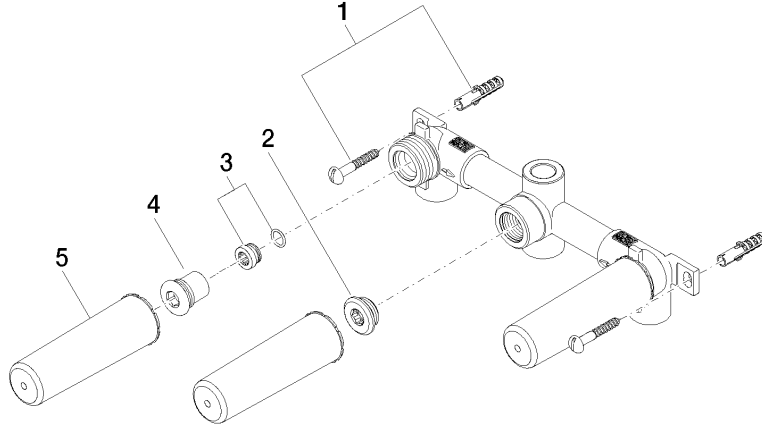

Concealed wall-mounted mixer centred spout -

35 707 970 90

- 3x dust cover
- 2x female thread 1/2" connections
- 1x female thread 1/2" outlet
- 3x sealing plug 1/2"
- gauge 100 mm
- lead-free
- WRAS 1702022

35 707 970 90

mm [inches]

	min	max
Madison	55 2 1/8"	115 4 1/2"
Square	55 2 1/8"	110 4 3/8"
Circle	55 2 1/8"	130 5 1/8"
Vaia	60 2 3/8"	132 5 1/4"
Domicil	60 2 1/2"	100 3 7/8"
Deque	70 2 3/4"	135 5 3/8"
Gentle	70 2 3/4"	135 5 3/8"
LaFleur	70 2 3/4"	135 5 3/8"
Selv	70 2 3/4"	135 5 3/8"
Supernova	70 2 3/4"	135 5 3/8"
Symetrics	70 2 3/4"	135 5 3/8"
Tara	70 2 3/4"	135 5 3/8"
CL_2	93 3 5/8"	115 4 1/2"
MEM	93 3 5/8"	138 5 3/8"
CL_1	93 3 5/8"	138 5 3/8"
La Fleur Cl.	102 4"	144 5 5/8"

Certificates

ETA_19023.

LGA_19175.

ACS_20 ACC LY 735.

Concealed wall-mounted mixer centred spout -

35 707 970 90

Spare parts list

No.	Item Number	Name	Quantity used	Delivery time
1	04 30 31 024 01 90	fixing set	2	2
2	04 31 20 006 00 90	plug	1	2
3	04 29 05 018 10 90	nipple	2	2
4	04 31 20 037 00 90	plug	2	2
5	09 21 02 102 90	cap	3	2