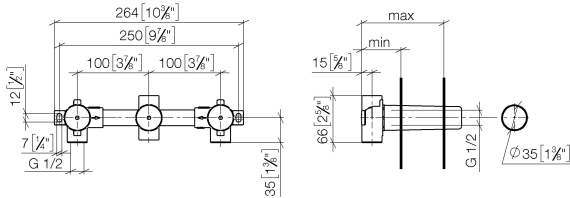

**Concealed wall-mounted mixer centred spout -**

---

35 707 970 90

- 3x dust cover
- 2x female thread 1/2" connections
- 1x female thread 1/2" outlet
- 3x sealing plug 1/2"
- gauge 100 mm
- lead-free

**Recommended miscellaneous**

---

**Leak protection 1/2" -**

12 010 970 90

**Recommended miscellaneous**

---

**Drybox Wall-mounted basin mixer centred spout -** 39 708 970 90

- Overflow is part of the scope of delivery.

## Concealed wall-mounted mixer centred spout -

35 707 970 90

mm [inches]

	min	max
Madison	55 [2 1/8"]	115 [4 1/2"]
Square	55 [2 1/8"]	110 [4 3/8"]
Circle	55 [2 1/8"]	130 [5 1/8"]
Vaia	60 [2 3/8"]	132 [5 1/4"]
Domicil	60 [2 1/2"]	100 [3 7/8"]
Deque	70 [2 3/4"]	135 [5 3/8"]
Gentle	70 [2 3/4"]	135 [5 3/8"]
La Fleur	70 [2 3/4"]	135 [5 3/8"]
Selv	70 [2 3/4"]	135 [5 3/8"]
Supernova	70 [2 3/4"]	135 [5 3/8"]
Symetrics	70 [2 3/4"]	135 [5 3/8"]
Tara	70 [2 3/4"]	135 [5 3/8"]
CL_2	93 [3 5/8"]	115 [4 1/2"]
MEM	93 [3 5/8"]	138 [5 3/8"]
CL_1	93 [3 5/8"]	138 [5 3/8"]
La Fleur Cl.	102 [4"]	144 [5 7/8"]