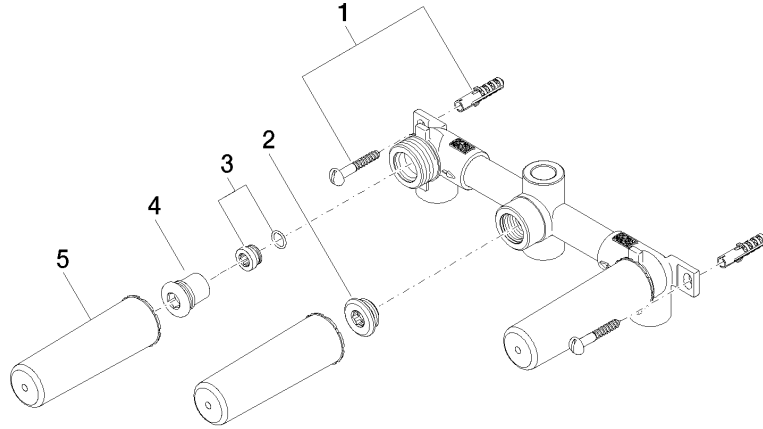

## Concealed wall-mounted mixer centred spout -

35 707 970 90

mm [inches]

	min	max
Madison	55 [2 1/8"]	115 [4 1/2"]
Square	55 [2 1/8"]	110 [4 3/8"]
Circle	55 [2 1/8"]	130 [5 1/8"]
Vaia	60 [2 3/8"]	132 [5 1/4"]
Domicil	60 [2 1/2"]	100 [3 7/8"]
Deque	70 [2 3/4"]	135 [5 3/8"]
Gentle	70 [2 3/4"]	135 [5 3/8"]
La Fleur	70 [2 3/4"]	135 [5 3/8"]
Selv	70 [2 3/4"]	135 [5 3/8"]
Supernova	70 [2 3/4"]	135 [5 3/8"]
Symetrics	70 [2 3/4"]	135 [5 3/8"]
Tara	70 [2 3/4"]	135 [5 3/8"]
CL_2	93 [3 5/8"]	115 [4 1/2"]
MEM	93 [3 5/8"]	138 [5 3/8"]
CL_1	93 [3 5/8"]	138 [5 3/8"]
La Fleur Cl.	102 [4"]	144 [5 7/8"]

# Concealed wall-mounted mixer centred spout -

35 707 970 90

**Product version from 4/1/2022**