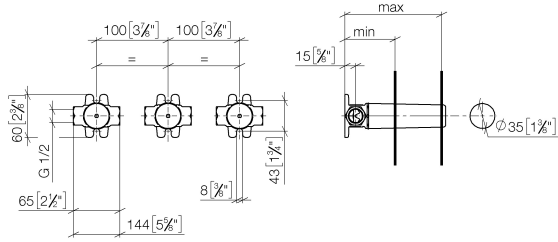

Concealed wall-mounted mixer variable positioning -

35 712 970 90

- red brass, lead-free
- 1/2" connection
- 3x sealing plug 1/2"
- 3x dust cover
- WRAS 1702022

Recommended miscellaneous

Leak protection 1/2" -

12 010 970 90

Concealed wall-mounted mixer variable positioning -

35 712 970 90

mm [inches]

	min	max
Madison	55 [2 1/8"]	115 [4 1/2"]
Square	55 [2 1/8"]	110 [4 3/8"]
Circle	55 [2 1/8"]	130 [5 1/8"]
Vaia	60 [2 3/8"]	132 [5 1/4"]
Domicil	60 [2 1/2"]	100 [3 7/8"]
Deque	70 [2 3/4"]	135 [5 3/8"]
Gentle	70 [2 3/4"]	135 [5 3/8"]
LaHeur	70 [2 3/4"]	135 [5 3/8"]
Selv	70 [2 3/4"]	135 [5 3/8"]
Supernova	70 [2 3/4"]	135 [5 3/8"]
Symetrics	70 [2 3/4"]	135 [5 3/8"]
Tara	70 [2 3/4"]	135 [5 3/8"]
CL_2	85 [3 3/8"]	108 [4 3/8"]
MEM	93 [3 5/8"]	138 [5 3/8"]
CL_1	93 [3 5/8"]	138 [5 3/8"]
La Fleur Cl.	102 [4"]	144 [5 5/8"]

Concealed wall-mounted mixer variable positioning -

35 712 970 90

Spare parts list

No.	Item Number	Name	Quantity used	Delivery time
1	04 31 20 037 00 90	plug	1	2
2	09 21 02 102 90	cap	3	2
3	04 31 20 006 00 90	plug	2	2