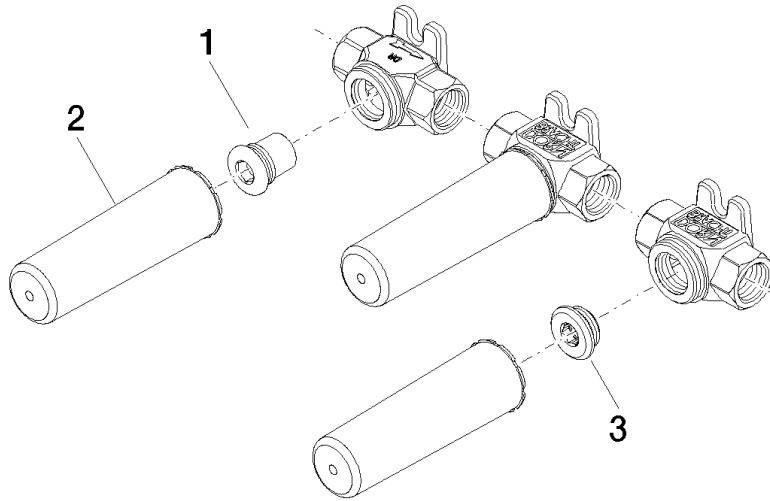

Concealed wall-mounted mixer variable positioning -

35 712 970 90

- red brass, lead-free
- 1/2" connection
- 3x sealing plug 1/2"
- 3x dust cover
- WRAS 1702022

Recommended miscellaneous

Leak protection 1/2" -

12 010 970 90

Concealed wall-mounted mixer variable positioning -

35 712 970 90

mm [inches]

	min	max
Madison	55 [2 1/8"]	115 [4 1/2"]
Square	55 [2 1/8"]	110 [4 3/8"]
Circle	55 [2 1/8"]	130 [5 1/8"]
Vaia	60 [2 3/8"]	132 [5 1/4"]
Domicil	60 [2 1/2"]	100 [3 7/8"]
Deque	70 [2 3/4"]	135 [5 3/8"]
Gentle	70 [2 3/4"]	135 [5 3/8"]
LaHeur	70 [2 3/4"]	135 [5 3/8"]
Selv	70 [2 3/4"]	135 [5 3/8"]
Supernova	70 [2 3/4"]	135 [5 3/8"]
Symetrics	70 [2 3/4"]	135 [5 3/8"]
Tara	70 [2 3/4"]	135 [5 3/8"]
CL_2	85 [3 3/8"]	108 [4 3/8"]
MEM	93 [3 5/8"]	138 [5 3/8"]
CL_1	93 [3 5/8"]	138 [5 3/8"]
La Fleur Cl.	102 [4"]	144 [5 5/8"]

Concealed wall-mounted mixer variable positioning -

35 712 970 90

Spare parts list

No.	Item Number	Name	Quantity used	Delivery time
1	04 31 20 037 00 90	plug	1	2
2	09 21 02 102 90	cap	3	2
3	04 31 20 006 00 90	plug	2	2