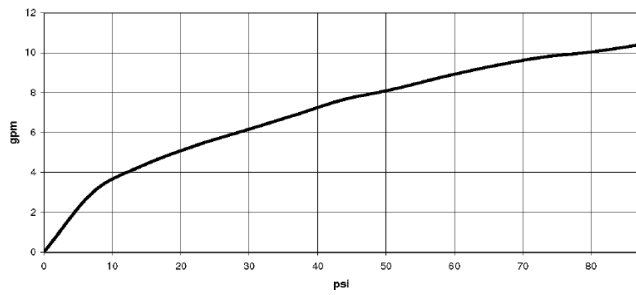

## Concealed wall-mounted mixer spout on left -

35 713 970 90

mm [inches]

	min	max
Supernova	65 [2 1/2"]	130 [5 1/8"]
Deque	65 [2 1/2"]	130 [5 1/8"]
Tara	65 [2 1/2"]	130 [5 1/8"]
Vaia	64 [2 1/2"]	136 [5 3/8"]
CL 2	97 [3 7/8"]	120 [4 3/4"]

### Flow rate chart