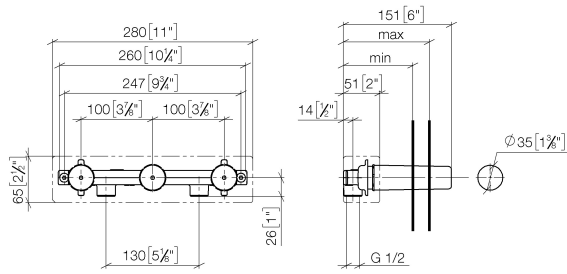

## Concealed wall-mounted mixer spout on left -

---

35 713 970 90

- red brass, lead-free
- 2x female thread 1/2" connections
- 3x female thread 1/2" outlet
- 3x sealing plug 1/2"
- 3x dust cover
- soundproofing
- gauge 100 mm
- WRAS 1702022

## Recommended miscellaneous

---

**Leak protection 1/2" -**

12 010 970 90

## Concealed wall-mounted mixer spout on left -

35 713 970 90

mm [inches]

	min	max
Supernova	65 [2 1/2"]	130 [5 1/8"]
Deque	65 [2 1/2"]	130 [5 1/8"]
Tara	65 [2 1/2"]	130 [5 1/8"]
Vaia	64 [2 1/2"]	136 [5 3/8"]
CL 2	97 [3 7/8"]	120 [4 3/4"]

### Flow rate chart