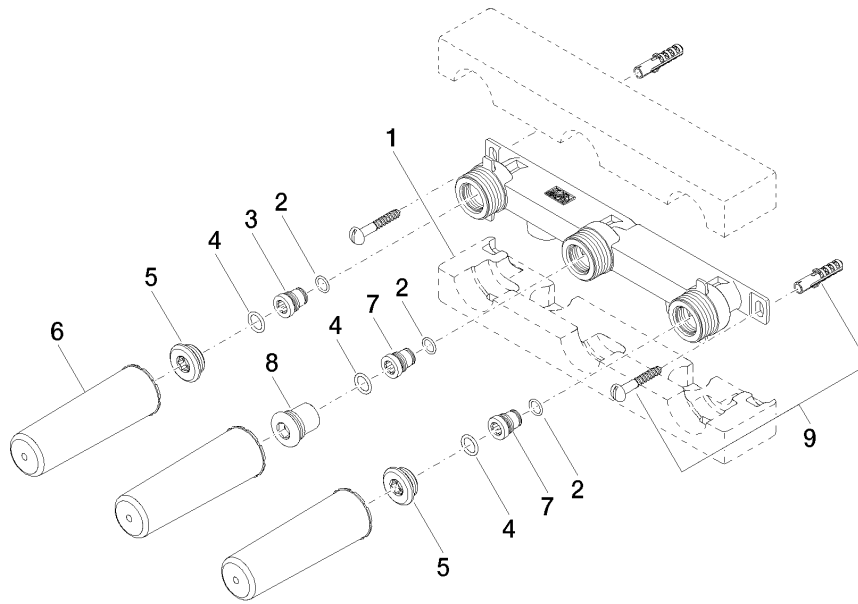

## Concealed wall-mounted mixer spout on left -

---

35 713 970 90

- red brass, lead-free
- 2x female thread 1/2" connections
- 3x female thread 1/2" outlet
- 3x sealing plug 1/2"
- 3x dust cover
- soundproofing
- gauge 100 mm
- WRAS 1702022

## Concealed wall-mounted mixer spout on left -

35 713 970 90

mm [inches]

	min	max
Supernova	65 [2 1/2"]	130 [5 1/8"]
Deque	65 [2 1/2"]	130 [5 1/8"]
Tara	65 [2 1/2"]	130 [5 1/8"]
Vaia	64 [2 1/2"]	136 [5 3/8"]
CL 2	97 [3 7/8"]	120 [4 3/4"]

### Flow rate chart

### Certificates

LGA\_19170. ACS\_21 ACC LY 141. LGA\_19175.

Concealed wall-mounted mixer spout on left -

35 713 970 90

Spare parts list

No.	Item Number	Name	Quantity used	Delivery time
1	09 11 11 043 90	accessories	1	2
2	09 14 10 042 90	seal	3	2
3	09 24 03 209 10 90	nipple	1	2
4	09 14 10 003 90	seal	3	2
5	04 31 20 006 00 90	plug	2	2
6	09 21 02 102 90	cap	3	2
7	09 24 03 210 10 90	nipple	2	2
8	04 31 20 037 00 90	plug	1	2
9	04 30 31 024 01 90	fixing set	1	2