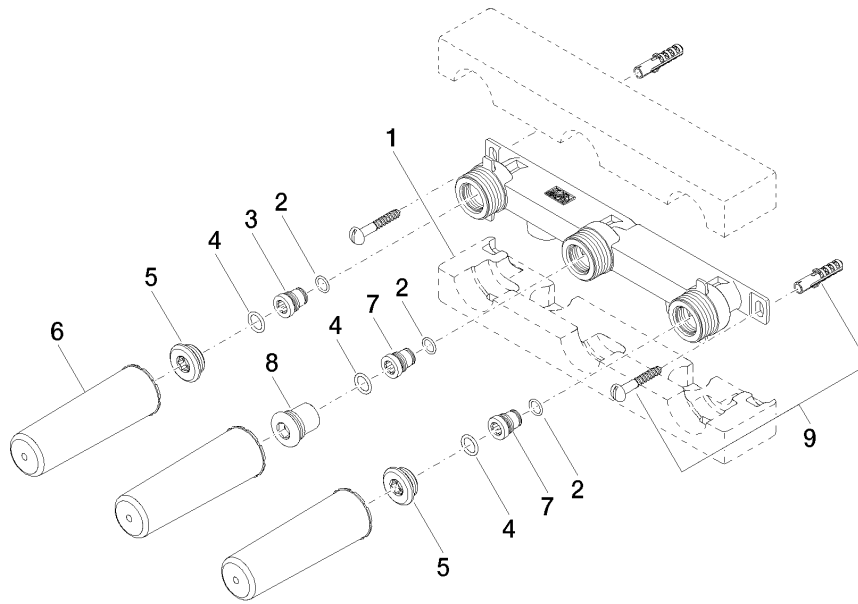

Concealed wall-mounted mixer spout on left -

35 713 970 90

- red brass, lead-free
- 2x female thread 1/2" connections
- 3x female thread 1/2" outlet
- 3x sealing plug 1/2"
- 3x dust cover
- soundproofing
- gauge 100 mm
- WRAS 1702022

Recommended miscellaneous

Leak protection 1/2" -

12 010 970 90

Concealed wall-mounted mixer spout on left -

35 713 970 90

mm [inches]

| | min | max |
|-----------|-------------|--------------|
| Supernova | 65 [2 1/2"] | 130 [5 1/8"] |
| Deque | 65 [2 1/2"] | 130 [5 1/8"] |
| Lara | 65 [2 1/2"] | 130 [5 1/8"] |
| Vaia | 64 [2 1/2"] | 136 [5 3/8"] |
| CL 2 | 97 [3 7/8"] | 120 [4 3/4"] |

Flow rate chart

Certificates

LGA_19170.

ACS_21 ACC LY 141. LGA_19175.

Concealed wall-mounted mixer spout on left -

35 713 970 90

Spare parts list

| No. | Item Number | Name | Quantity used | Delivery time |
|-----|--------------------|-------------|---------------|---------------|
| 1 | 09 11 11 043 90 | accessories | 1 | 2 |
| 2 | 09 14 10 042 90 | seal | 3 | 2 |
| 3 | 09 24 03 209 10 90 | nipple | 1 | 2 |
| 4 | 09 14 10 003 90 | seal | 3 | 2 |
| 5 | 04 31 20 006 00 90 | plug | 2 | 2 |
| 6 | 09 21 02 102 90 | cap | 3 | 2 |
| 7 | 09 24 03 210 10 90 | nipple | 2 | 2 |
| 8 | 04 31 20 037 00 90 | plug | 1 | 2 |
| 9 | 04 30 31 024 01 90 | fixing set | 1 | 2 |