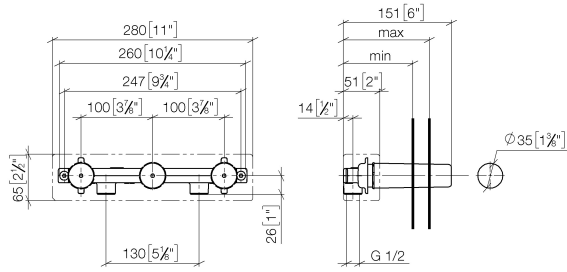

Concealed wall-mounted mixer spout on left -

35 713 970 90

- red brass, lead-free
- 2x female thread 1/2" connections
- 3x female thread 1/2" outlet
- 3x sealing plug 1/2"
- 3x dust cover
- soundproofing
- gauge 100 mm
- WRAS 1702022

Recommended miscellaneous

Leak protection 1/2" -

12 010 970 90

Concealed wall-mounted mixer spout on left -

35 713 970 90

mm [inches]

| | min | max |
|-----------|-------------|--------------|
| Supernova | 65 [2 1/2"] | 130 [5 1/8"] |
| Deque | 65 [2 1/2"] | 130 [5 1/8"] |
| Lara | 65 [2 1/2"] | 130 [5 1/8"] |
| Vaia | 64 [2 1/2"] | 136 [5 3/8"] |
| CL 2 | 97 [3 7/8"] | 120 [4 3/4"] |

Flow rate chart

Certificates

LGA_19170.

ACS_21 ACC LY 141. LGA_19175.

Concealed wall-mounted mixer spout on left -

35 713 970 90

Spare parts list

| No. | Item Number | Name | Quantity used | Delivery time |
|-----|--------------------|-------------|---------------|---------------|
| 1 | 09 11 11 043 90 | accessories | 1 | 2 |
| 2 | 09 14 10 042 90 | seal | 3 | 2 |
| 3 | 09 24 03 209 10 90 | nipple | 1 | 2 |
| 4 | 09 14 10 003 90 | seal | 3 | 2 |
| 5 | 04 31 20 006 00 90 | plug | 2 | 2 |
| 6 | 09 21 02 102 90 | cap | 3 | 2 |
| 7 | 09 24 03 210 10 90 | nipple | 2 | 2 |
| 8 | 04 31 20 037 00 90 | plug | 1 | 2 |
| 9 | 04 30 31 024 01 90 | fixing set | 1 | 2 |