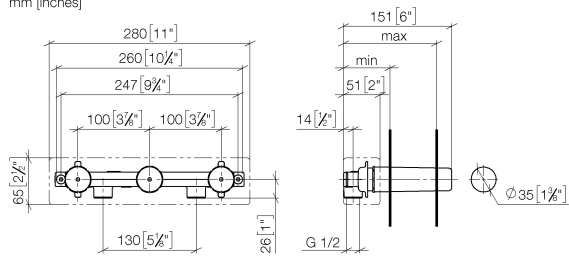

## Concealed wall-mounted mixer spout on right -

---

35 714 970 90

- red brass, lead-free
- 2x female thread 1/2" connections
- 3x female thread 1/2" outlet
- 3x sealing plug 1/2"
- 3x dust cover
- soundproofing
- gauge 100 mm
- WRAS 1702022

## Recommended miscellaneous

---

**Leak protection 1/2" -**

12 010 970 90

## Concealed wall-mounted mixer spout on right -

35 714 970 90

mm [inches]

	min	max
Supernova	65 [2 1/2"]	130 [5 1/8"]
Deque	65 [2 1/2"]	130 [5 1/8"]
Tara	65 [2 1/2"]	130 [5 1/8"]
Vaia	64 [2 1/2"]	136 [5 3/8"]
CL_2	97 [3 7/8"]	120 [4 3/4"]

### Flow rate chart