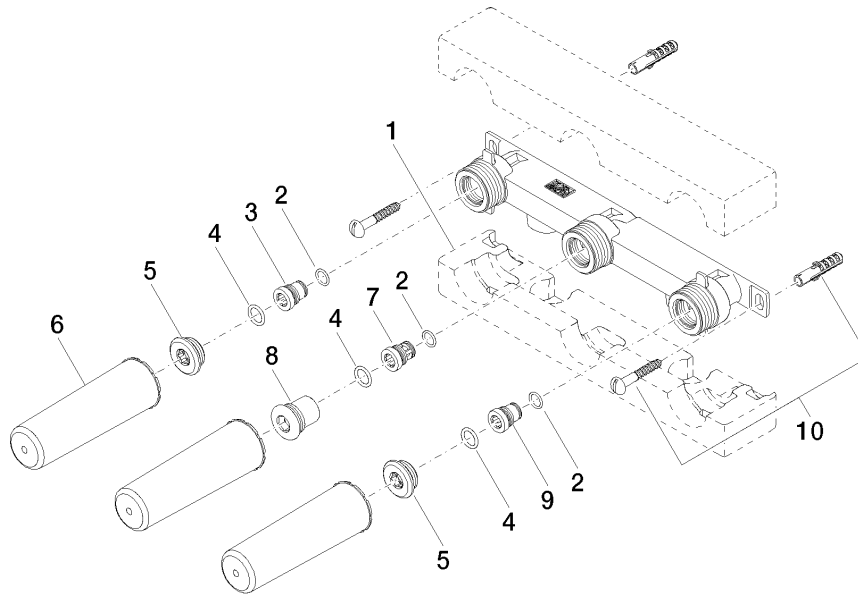

## Concealed wall-mounted mixer spout on right -

---

35 714 970 90

- red brass, lead-free
- 2x female thread 1/2" connections
- 3x female thread 1/2" outlet
- 3x sealing plug 1/2"
- 3x dust cover
- soundproofing
- gauge 100 mm
- WRAS 1702022

## Concealed wall-mounted mixer spout on right -

35 714 970 90

mm [inches]

	min	max
Supernova	65 [2 1/2"]	130 [5 1/8"]
Deque	65 [2 1/2"]	130 [5 1/8"]
Tara	65 [2 1/2"]	130 [5 1/8"]
Vaia	64 [2 1/2"]	136 [5 3/8"]
CL_2	97 [3 7/8"]	120 [4 3/4"]

### Flow rate chart

### Certificates

LGA\_19170.

ACS\_21 ACC LY 141. LGA\_19175.

**Concealed wall-mounted mixer spout on right -**

35 714 970 90

**Spare parts list**

No.	Item Number	Name	Quantity used	Delivery time
1	09 11 11 043 90	accessories	1	2
2	09 14 10 042 90	seal	3	2
3	09 24 03 210 10 90	nipple	1	2
4	09 14 10 003 90	seal	3	2
5	04 31 20 006 00 90	plug	2	2
6	09 21 02 102 90	cap	3	2
7	09 24 03 211 10 90	nipple	1	2
8	04 31 20 037 00 90	plug	1	2
9	09 24 03 209 10 90	nipple	1	2
10	04 30 31 024 01 90	fixing set	1	2