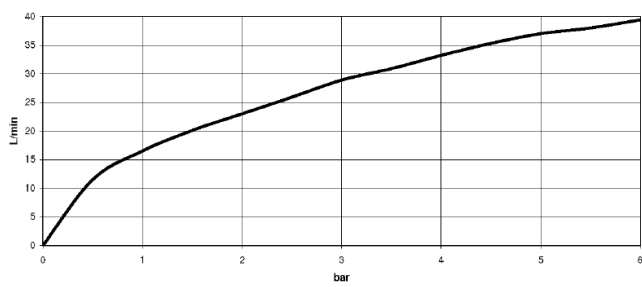

## Concealed wall-mounted mixer spout on right -

35 714 970 90

mm [inches]

	min	max
Supernova	65 [2 1/2"]	130 [5 1/8"]
Deque	65 [2 1/2"]	130 [5 1/8"]
Tara	65 [2 1/2"]	130 [5 1/8"]
Vaia	64 [2 1/2"]	136 [5 3/8"]
CL_2	97 [3 7/8"]	120 [4 3/4"]

### Flow rate chart