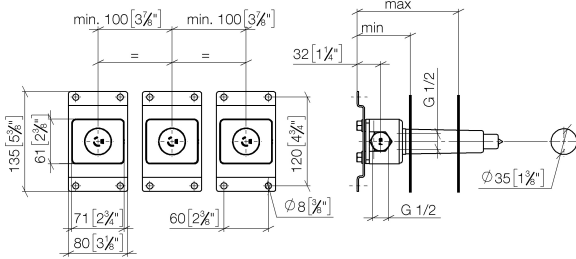

Leak protection 1/2" -

12 010 970 90

- This article is needed 2x.

Concealed wall-mounted mixer variable positioning -

35 720 970 90 Product version from 4/1/2022

mm [inches]

		min.	max.
36xxx361-FF	Madison	85 mm[3 3/8"]	145 mm[5 5/8"]
36xxx809/819-FF	Vaia	85 mm[3 3/8"]	145 mm[5 5/8"]
36xxx882/892-FF	Tara	85 mm[3 3/8"]	145 mm[5 5/8"]
36xxx811-FF	CYO	85 mm[3 3/8"]	145 mm[5 5/8"]
36xxx705-FF	CL.1	110 mm[4 3/8"]	150 mm[5 7/8"]
36xxx782-FF	MEM	110 mm[4 3/8"]	150 mm[5 7/8"]

Codes & Standards

Scottish Water
Byelaws

UK Water Supply
Regulations

Certificates

WRAS_2211

Concealed wall-mounted mixer variable positioning -

35 720 970 90 Product version from 4/1/2022

Spare parts list

No.	Item Number	Name	Quantity used	Delivery time
1	04 30 31 024 01 90	fixing set	6	2
2	09 23 10 023 90	nut	6	2
3	09 30 11 139 90	disc	12	2
4	09 17 20 104 90	holder	3	2
5	09 30 11 137 90	disc	3	60
6	09 30 30 068 90	screw	6	2
7	04 31 20 037 00 90	plug	1	2
8	04 21 02 173 01 90	cap	3	2
9	04 14 03 072 01 90	gasket kit	3	2
10	04 31 20 006 00 90	plug	2	2