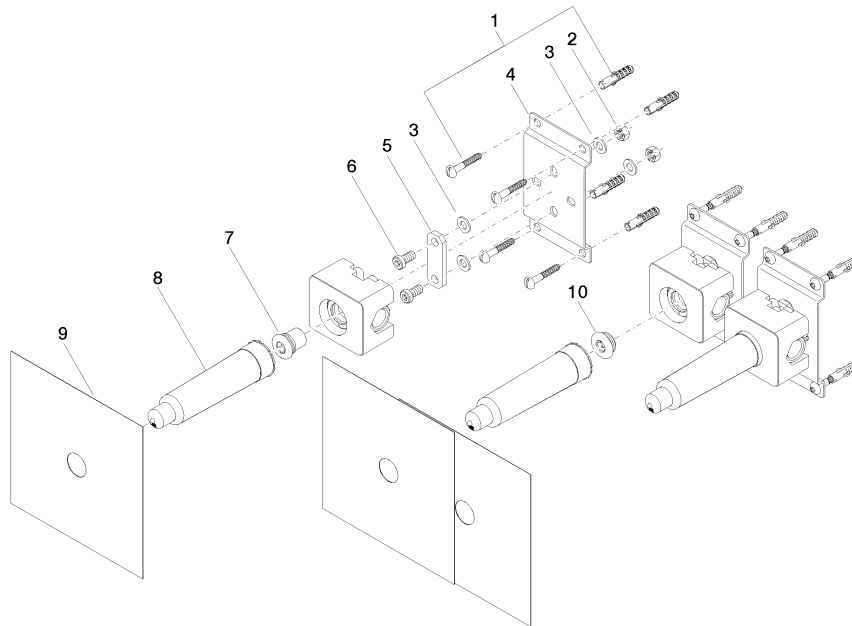

Leak protection 1/2" -

12 010 970 90

- This article is needed 2x.

Concealed wall-mounted mixer variable positioning -

35 720 970 90 Product version from 4/1/2022

mm [inches]

		min.	max.
36xxx361-FF	Madison	85 mm[3 3/8"]	145 mm[5 5/8"]
36xxx809/819-FF	Vaia	85 mm[3 3/8"]	145 mm[5 5/8"]
36xxx882/892-FF	Tara	85 mm[3 3/8"]	145 mm[5 5/8"]
36xxx811-FF	CYO	85 mm[3 3/8"]	145 mm[5 5/8"]
36xxx705-FF	CL.1	110 mm[4 3/8"]	150 mm[5 7/8"]
36xxx782-FF	MEM	110 mm[4 3/8"]	150 mm[5 7/8"]

Codes & Standards

Scottish Water
Byelaws

UK Water Supply
Regulations

Certificates

WRAS_2211

Concealed wall-mounted mixer variable positioning -

35 720 970 90 Product version from 4/1/2022

Spare parts list

No.	Item Number	Name	Quantity used	Delivery time
1	04 30 31 024 01 90	fixing set	6	2
2	09 23 10 023 90	nut	6	2
3	09 30 11 139 90	disc	12	2
4	09 17 20 104 90	holder	3	2
5	09 30 11 137 90	disc	3	60
6	09 30 30 068 90	screw	6	2
7	04 31 20 037 00 90	plug	1	2
8	04 21 02 173 01 90	cap	3	2
9	04 14 03 072 01 90	gasket kit	3	2
10	04 31 20 006 00 90	plug	2	2