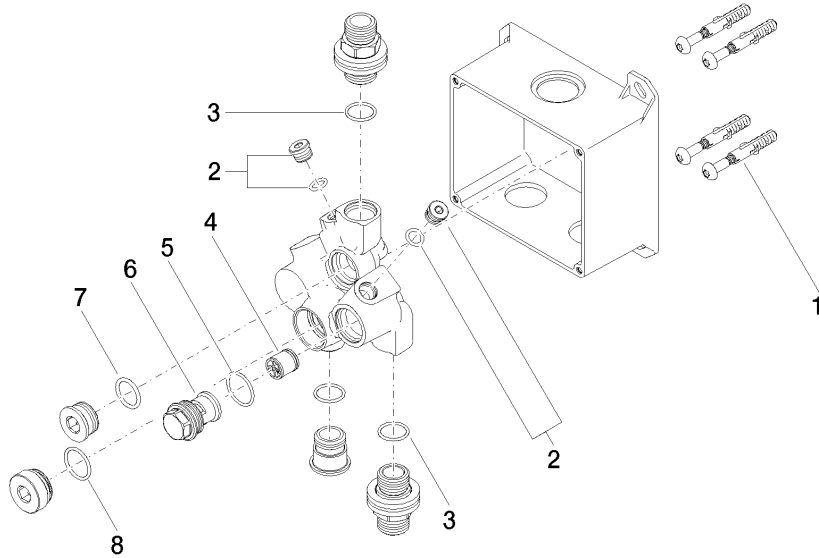

## eSET Touchfree Basin mixer without temperature setting for combining with free-standing fittings -

---

35 742 970 90  
mm [inches]

### Certificates

---

LGA\_29120.

WRAS\_1906116.

**eSET Touchfree Basin mixer without temperature setting for combining with free-standing fittings -**

35 742 970 90

**Spare parts list**

No.	Item Number	Name	Quantity used	Delivery time
1	04 30 31 024 01 90	fixing set	2	2
2	04 31 20 039 11 90	plug	2	2
3	09 14 10 053 90	seal	3	2
4	90 23 01 040 00 90	back-flow preventer	1	2
5	90 14 10 056 00 90	seal	1	2
6	09 24 03 219 90	nipple	1	2
7	09 14 10 117 90	seal	1	2
8	09 14 10 031 90	seal	1	2