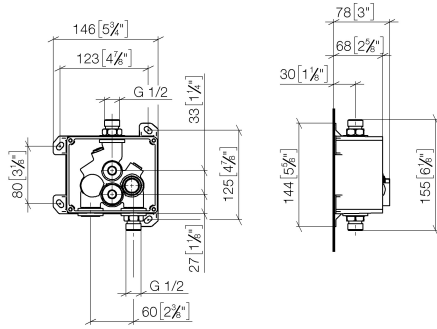

## eSET Touchfree Basin mixer without temperature setting for combining with free-standing fittings -

---

35 742 970 90  
mm [inches]

### Certificates

---

LGA\_29120.

WRAS\_1906116.

**eSET Touchfree Basin mixer without temperature setting for combining with free-standing fittings -**

35 742 970 90

**Spare parts list**

No.	Item Number	Name	Quantity used	Delivery time
1	04 30 31 024 01 90	fixing set	2	2
2	04 31 20 039 11 90	plug	2	2
3	09 14 10 053 90	seal	3	2
4	90 23 01 040 00 90	back-flow preventer	1	2
5	90 14 10 056 00 90	seal	1	2
6	09 24 03 219 90	nipple	1	2
7	09 14 10 117 90	seal	1	2
8	09 14 10 031 90	seal	1	2