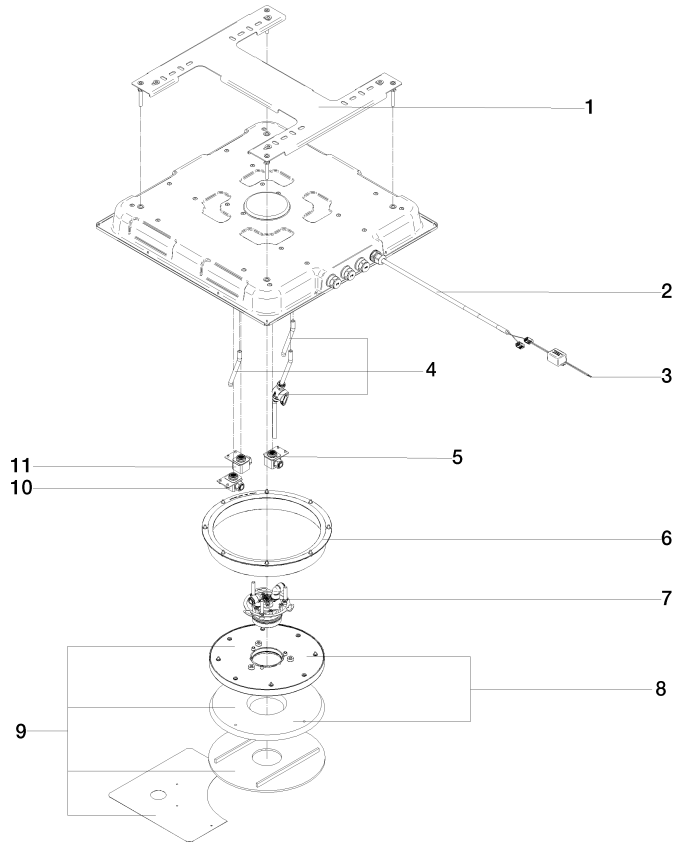

SERIES-VARIOUS AQUAHALO Concealed ceiling installation box - Brushed Champagne (22kt Gold)

35 750 970

- concealed rough parts
- Rain panel with 3 different flow modes
- AQUACIRCLE RAIN: Circular rain curtain, max. flow rate 14 l/min (at 3 bar)
- TEMPEST RAIN: Natural rain, max. flow rate 9 l/min (at 3 bar)
- DIAMOND RAIN: Ring of rain, max. flow rate 6.8 l/min (at 3 bar)
- Ceiling installation enclosure 605 x 605 x 95 mm
- Weight: 10 kg
- Supply pipe 7 m
- Input 100-240V AC 50-60Hz
- Output 12V DC SELV / Class II
- min. recess depth 110 mm
- max. recess depth 150 mm
- For simultaneous control of the jet types, we recommend the xTool thermostat module
- Provide DIN VDE 0100, Part 701 compliant safety zone 2
- Not suitable for use in a steam room.

Recommended miscellaneous

Leak protection 1/2" -

12 010 970 90

- This article is needed 3x.

SERIES-VARIOUS AQUAHALO Concealed ceiling installation box - Brushed Champagne (22kt Gold)

35 750 970

mm [inches] 1 : 10

SERIES-VARIOUS AQUAHALO Concealed ceiling installation box - Brushed Champagne (22kt Gold)

35 750 970

Product version from 4/1/2024

SERIES-VARIOUS AQUAHALO Concealed ceiling installation box - Brushed
Champagne (22kt Gold)

35 750 970

Spare parts list

Product version from 4/1/2024

No.	Item Number	Name	Quantity used	Delivery time
	90 17 20 287 02 90	flange	11	60