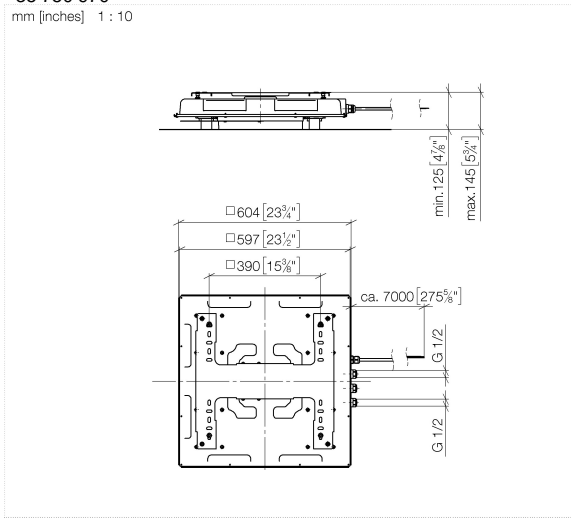

SERIES-VARIOUS AQUAHALO Concealed ceiling installation box - Brushed Champagne (22kt Gold)

35 750 970

- concealed rough parts
- Rain panel with 3 different flow modes
- AQUACIRCLE RAIN: Circular rain curtain, max. flow rate 14 l/min (at 3 bar)
- TEMPEST RAIN: Natural rain, max. flow rate 9 l/min (at 3 bar)
- DIAMOND RAIN: Ring of rain, max. flow rate 6.8 l/min (at 3 bar)
- Ceiling installation enclosure 605 x 605 x 95 mm
- Weight: 10 kg
- Supply pipe 7 m
- Input 100-240V AC 50-60Hz
- Output 12V DC SELV / Class II
- min. recess depth 110 mm
- max. recess depth 150 mm
- For simultaneous control of the jet types, we recommend the xTool thermostat module
- Provide DIN VDE 0100, Part 701 compliant safety zone 2
- Not suitable for use in a steam room.

Recommended miscellaneous

Leak protection 1/2" -

12 010 970 90

- This article is needed 3x.

SERIES-VARIOUS AQUAHALO Concealed ceiling installation box - Brushed Champagne (22kt Gold)

35 750 970

mm [inches] 1 : 10