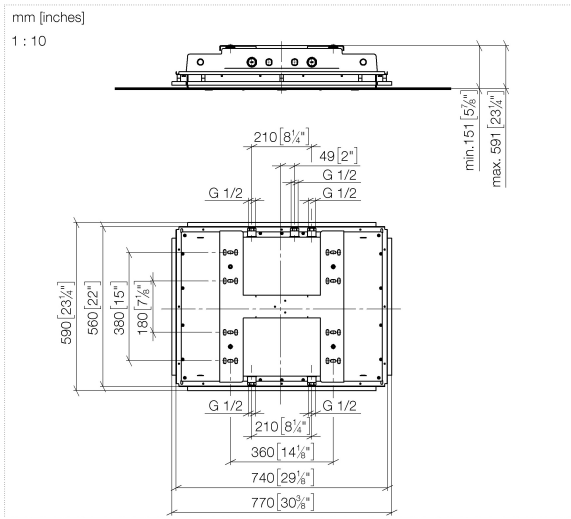

SERENITY SKY+ Concealed ceiling installation box with light -

35 781 970 90

- concealed rough parts
- 5x 1/2" female connector
- flush-mounted reflection box, 662 x 482 mm, RAL 9003, Signal White
- min. recess depth 150 mm
- max. recess depth 590 mm
- weight 15kg
- Electricity supply: 100-240 V AC, 50-60 Hz, 20 W
- 24V DC (CV)
- 24V DC (CV)
- Supply pipe 7 m
- ZigBee Light Link RGBW controller
- Provided by customer: Zigbee gateway
- Not suitable for use in a steam room.

Recommended miscellaneous

Leak protection 1/2" -

- This article is needed 5x.

12 010 970 90

SERENITY SKY+ Concealed ceiling installation box with light -

35 781 970 90

SERENITY SKY+ Concealed ceiling installation box with light -

35 781 970 90

SERENITY SKY+ Concealed ceiling installation box with light -

35 781 970 90

Spare parts list