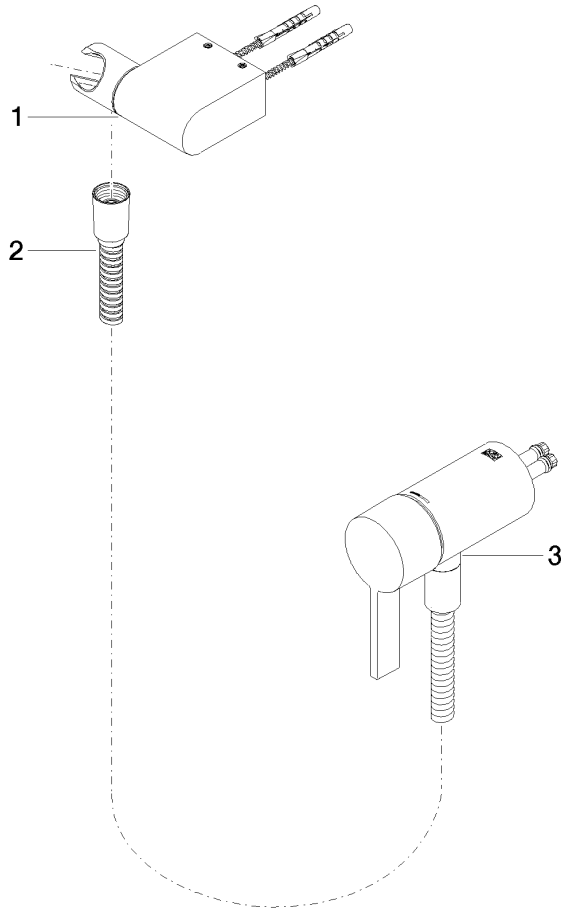

	SERIES-VARIOUS Hand shower - Chrome	28 025 979-00 0010
---	--	-----------------------

Concealed single-lever mixer with integrated shower connection with hand shower set without hand shower - Chrome

IMO

36 002 970
mm [inches]

Certificates

Belgaqua_21-025- WRAS_2011027. LGA_29928.
27_1.

36 002 970

Spare parts list

No.	Item Number	Name	Quantity used	Delivery time
1	28 060 970-00	Wall bracket swivel - Chrome	1	10
2	28 322 970-00	Metal shower hose 1/2" x 3/8" x 1750 mm - Chrome	1	2
3	36 050 970-00	Concealed single-lever mixer with integrated shower connection - Chrome	1	10