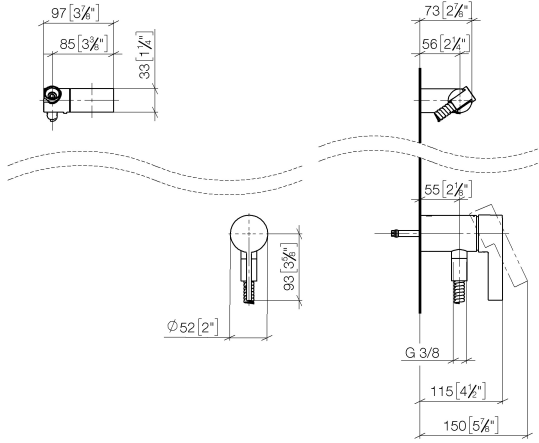

Concealed single-lever mixer with integrated shower connection with hand shower set without hand shower - Chrome

IMO

36 002 970

- metal shower hose 1750mm with integrated anti-twist protection
- WRAS 2011027

Concealed single-lever mixer with integrated shower connection with hand shower set without hand shower - Chrome

IMO

36 002 970

Required miscellaneous

	Concealed wall mounting - ●max. recess depth 105 mm ●min. recess depth 80 mm	35 050 970 90
---	---	---------------

36 002 970
mm [inches]

Certificates

Belgaqua_21-025- WRAS_2011027. LGA_29928.
27_1.

36 002 970

Spare parts list

No.	Item Number	Name	Quantity used	Delivery time
1	28 060 970-00	Wall bracket swivel - Chrome	1	10
2	28 322 970-00	Metal shower hose 1/2" x 3/8" x 1750 mm - Chrome	1	2
3	36 050 970-00	Concealed single-lever mixer with integrated shower connection - Chrome	1	10