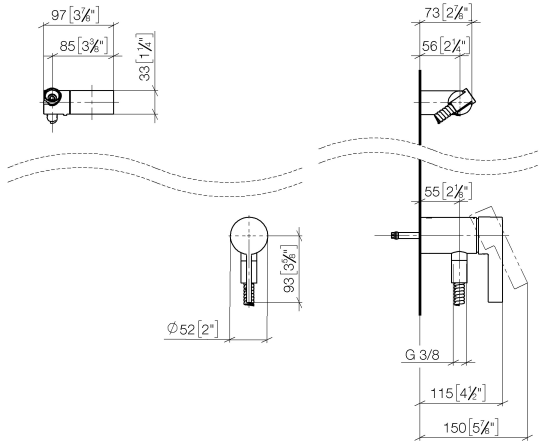

Concealed single-lever mixer with integrated shower connection with hand shower set without hand shower - Brushed Platinum

IMO

36 002 970

- metal shower hose 1750mm with integrated anti-twist protection
- This article does not include a hand shower!**
Intrinsic protection against back flow.

Required miscellaneous

	Concealed wall mounting - •max. recess depth 105 mm •min. recess depth 80 mm	35 050 970 90
--	---	---------------

Required miscellaneous

	Hand shower FlowReduce - Brushed Platinum	28 016 979-06 0010
--	--	-----------------------

36 002 970
mm [inches]

Certificates

Belgaqua_21-025- WRAS_2011027. LGA_29928.
27_1.

36 002 970

Spare parts list

No.	Item Number	Name	Quantity used	Delivery time
1	28 060 970-06	Wall bracket swivel - Brushed Platinum	1	10
2	28 322 970-06	Metal shower hose 1/2" x 3/8" x 1750 mm - Brushed Platinum	1	2
3	36 050 970-06	Concealed single-lever mixer with integrated shower connection - Brushed Platinum	1	10