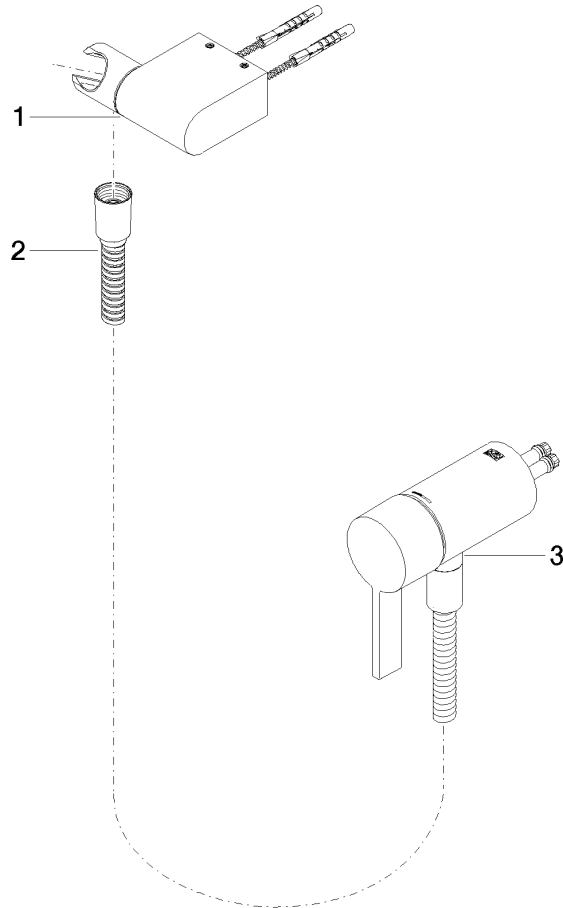

Concealed single-lever mixer with integrated shower connection with hand shower set without hand shower - Platinum

IMO

36 002 970

- metal shower hose 1750mm with integrated anti-twist protection
- This article does not include a hand shower!**
Intrinsic protection against back flow.

IMO

36 002 970
mm [inches]

Certificates

Belgaqua_21-025- WRAS_2011027. LGA_29928.
27_1.

36 002 970

Spare parts list

No.	Item Number	Name	Quantity used	Delivery time
1	28 060 970-08	Wall bracket swivel - Platinum	1	40
2	28 322 970-08	Metal shower hose 1/2" x 3/8" x 1750 mm - Platinum	1	40
3	36 050 970-08	Concealed single-lever mixer with integrated shower connection - Platinum	1	40