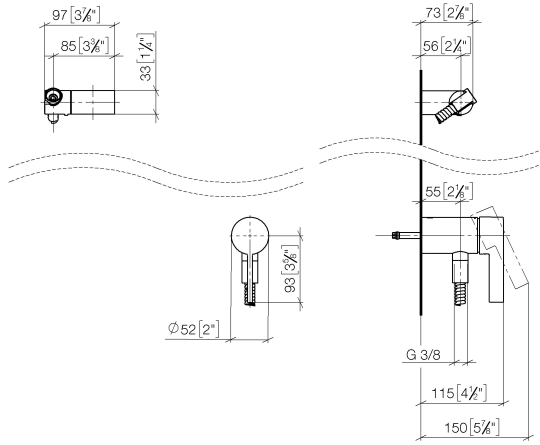

Concealed single-lever mixer with integrated shower connection with hand shower set without hand shower - Platinum

IMO

36 002 970

- metal shower hose 1750mm with integrated anti-twist protection
- This article does not include a hand shower!**
Intrinsic protection against back flow.

Required miscellaneous

Hand shower - Platinum 28 018 979-08

Required miscellaneous

Hand shower FlowReduce - Platinum 28 018 979-08 0010

Concealed single-lever mixer with integrated shower connection with hand shower set without hand shower - Platinum

IMO

36 002 970
mm [inches]

Certificates

Belgaqua_21-025- WRAS_2011027. LGA_29928.
27_1.

36 002 970

Spare parts list

No.	Item Number	Name	Quantity used	Delivery time
1	28 060 970-08	Wall bracket swivel - Platinum	1	40
2	28 322 970-08	Metal shower hose 1/2" x 3/8" x 1750 mm - Platinum	1	40
3	36 050 970-08	Concealed single-lever mixer with integrated shower connection - Platinum	1	40