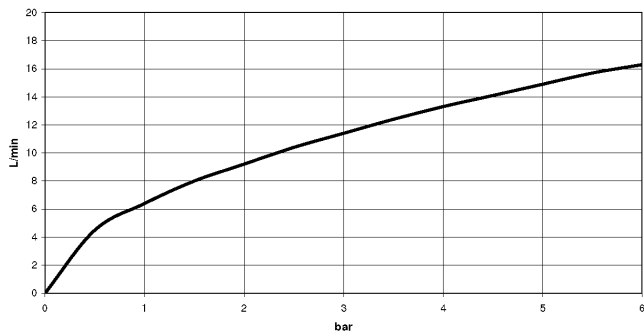

### Required miscellaneous

---

**Concealed wall mounting -**

35 050 970 90

- max. recess depth mm
- min. recess depth mm

**Concealed single-lever mixer with integrated shower connection with hand shower set without hand shower - Dark Bronze matt**

36 002 970  
mm [inches]

**Flow rate chart**

**Codes & Standards**

DIN 4109

EN 1717

ISO 3822

Scottish Water  
Byelaws

UK Water Supply  
Regulations