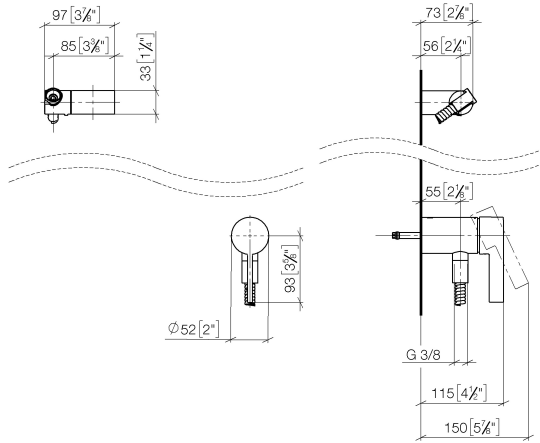

## Concealed single-lever mixer with integrated shower connection with hand shower set without hand shower - Dark Bronze matt

---

36 002 970

- metal shower hose 1750mm with integrated anti-twist protection
- WRAS

### Required miscellaneous

---

**Concealed wall mounting -**

35 050 970 90

- max. recess depth mm
- min. recess depth mm

**Concealed single-lever mixer with integrated shower connection with hand shower set without hand shower - Dark Bronze matt**

36 002 970  
mm [inches]

**Flow rate chart**

**Codes & Standards**

DIN 4109

EN 1717

ISO 3822

Scottish Water  
Byelaws

UK Water Supply  
Regulations

Ü-Zeichen

Concealed single-lever mixer with integrated shower connection with hand shower set without hand shower - Dark Bronze matt

---

36 002 970

Certificates

---

Belgaqua\_21-025-2 WRAS\_2011

LGA\_29