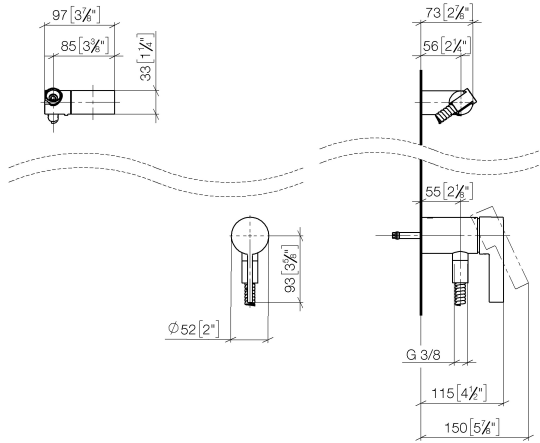

Concealed single-lever mixer with integrated shower connection with hand shower set without hand shower - Dark Chrome

IMO

36 002 970

- metal shower hose 1750mm with integrated anti-twist protection

This article does not include a hand shower!

Intrinsic protection against back flow.

Fits: IMO, LULU, MADISON, MEM, TARA, CL.1, LISSÉ, VAIA, META, CYO

	Dark Chrome	36 002 970-19
	Chrome	36 002 970-00
	Brushed Platinum	36 002 970-06
	Platinum	36 002 970-08
	Brushed Light Gold	36 002 970-27
	Brushed Durabronze (23kt Gold)	36 002 970-28
	Matte Black	36 002 970-33
	Brushed Bronze	36 002 970-42
	Brushed Champagne (22kt Gold)	36 002 970-46
	Champagne (22kt Gold)	36 002 970-47
	Brushed Chrome	36 002 970-93
	Brushed Dark Platinum	36 002 970-99

Concealed single-lever mixer with integrated shower connection with hand shower set without hand shower - Dark Chrome

IMO

36 002 970
mm [inches]

Concealed single-lever mixer with integrated shower connection with hand shower set without hand shower - Dark Chrome