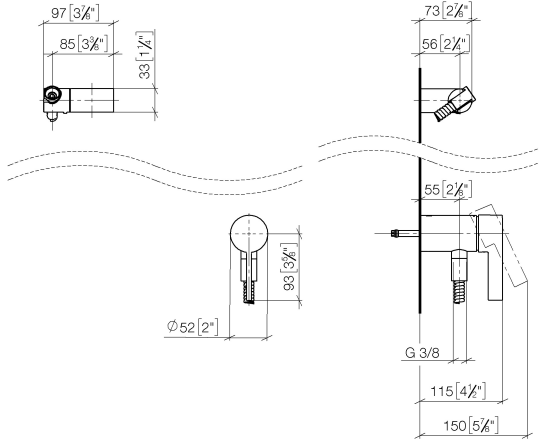

Concealed single-lever mixer with integrated shower connection with hand shower set without hand shower - Brushed Light Gold

IMO

36 002 970

- metal shower hose 1750mm with integrated anti-twist protection

This article does not include a hand shower!

Intrinsic protection against back flow.

Fits: IMO, LULU, MADISON, MEM, TARA, CL.1, LISSÉ, VAIA, META, CYO

	Brushed Light Gold	36 002 970-27
	Chrome	36 002 970-00
	Brushed Platinum	36 002 970-06
	Platinum	36 002 970-08
	Dark Chrome	36 002 970-19
	Brushed Durabronze (23kt Gold)	36 002 970-28
	Matte Black	36 002 970-33
	Brushed Bronze	36 002 970-42
	Brushed Champagne (22kt Gold)	36 002 970-46
	Champagne (22kt Gold)	36 002 970-47
	Brushed Chrome	36 002 970-93
	Brushed Dark Platinum	36 002 970-99

Concealed single-lever mixer with integrated shower connection with hand shower set without hand shower - Brushed Light Gold

IMO

36 002 970
mm [inches]

Concealed single-lever mixer with integrated shower connection with hand shower set without hand shower - Brushed Light Gold

IMO

36 002 970

Parts for other finishes can be found here: [Chrome](#)

Spare parts list

No.	Item Number	Name	Quantity used	Delivery time
1	28 060 970-27	Wall bracket swivel - Brushed Light Gold	1	30
2	28 322 970-27	Metal shower hose 1/2" x 3/8" x 1750 mm - Brushed Light Gold	1	30
3	36 050 970-27	Concealed single-lever mixer with integrated shower connection - Brushed Light Gold	1	30