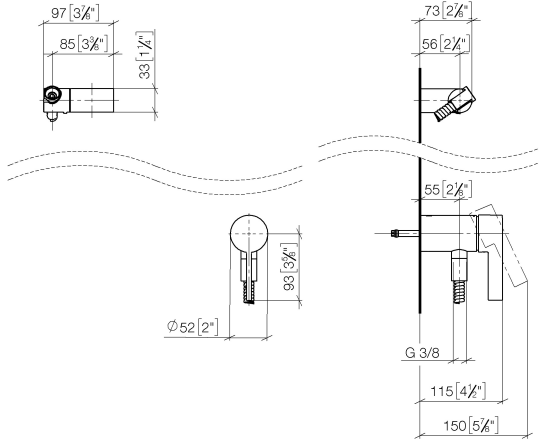

Concealed single-lever mixer with integrated shower connection with hand shower set without hand shower - Brushed Durabronz (23kt Gold)

IMO

36 002 970

- metal shower hose 1750mm with integrated anti-twist protection

Concealed single-lever mixer with integrated shower connection with hand shower set without hand shower - Brushed Durabronze (23kt Gold)

IMO

36 002 970
mm [inches]

Certificates

Belgaqua_21-025- WRAS_2011027. LGA_29928.
27_1.

36 002 970

Spare parts list

No.	Item Number	Name	Quantity used	Delivery time
1	28 060 970-28	Wall bracket swivel - Brushed Durabron (23kt Gold)	1	20
2	28 322 970-28	Metal shower hose 1/2" x 3/8" x 1750 mm - Brushed Durabron (23kt Gold)	1	20
3	36 050 970-28	Concealed single-lever mixer with integrated shower connection - Brushed Durabron (23kt Gold)	1	20