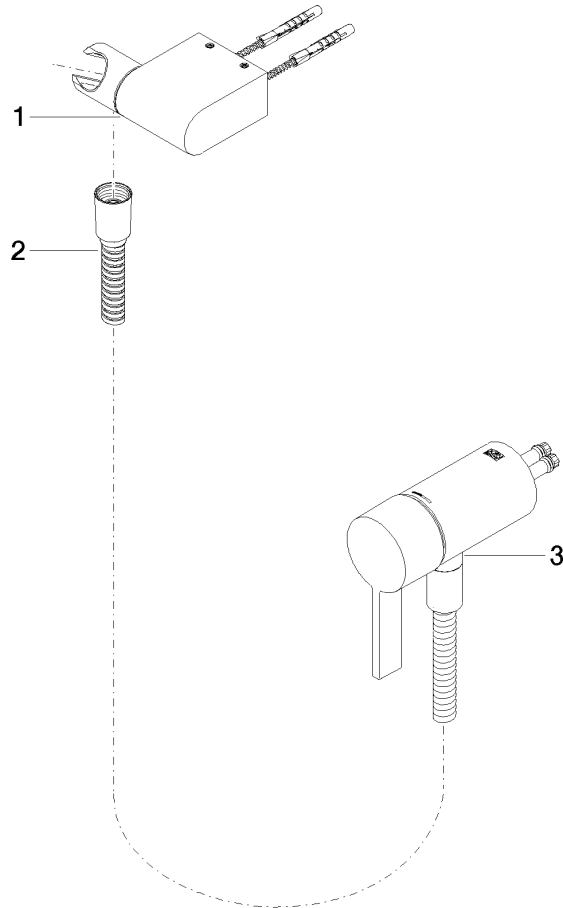

Concealed single-lever mixer with integrated shower connection with hand shower set without hand shower - Matte Black

IMO

36 002 970
mm [inches]

Certificates

Belgaqua_21-025- WRAS_2011027. LGA_29928.
27_1.

36 002 970

Spare parts list

No.	Item Number	Name	Quantity used	Delivery time
1	28 060 970-33	Wall bracket swivel - Matte Black	1	30
2	28 322 970-33	Metal shower hose 1/2" x 3/8" x 1750 mm - Matte Black	1	2
3	36 050 970-33	Concealed single-lever mixer with integrated shower connection - Matte Black	1	30