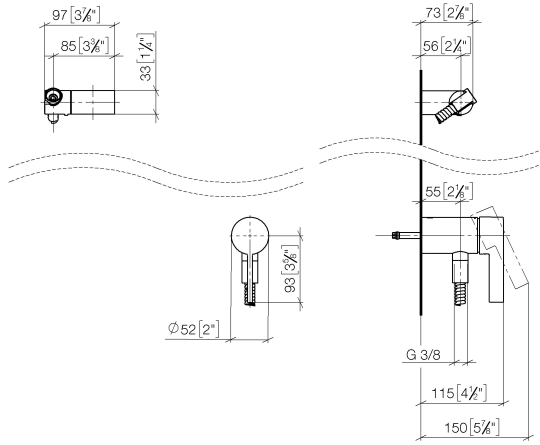

Concealed single-lever mixer with integrated shower connection with hand shower set without hand shower - Matte Black

IMO

36 002 970
mm [inches]

Certificates

Belgaqua_21-025- WRAS_2011027. LGA_29928.
27_1.

36 002 970

Spare parts list

No.	Item Number	Name	Quantity used	Delivery time
1	28 060 970-33	Wall bracket swivel - Matte Black	1	30
2	28 322 970-33	Metal shower hose 1/2" x 3/8" x 1750 mm - Matte Black	1	2
3	36 050 970-33	Concealed single-lever mixer with integrated shower connection - Matte Black	1	30