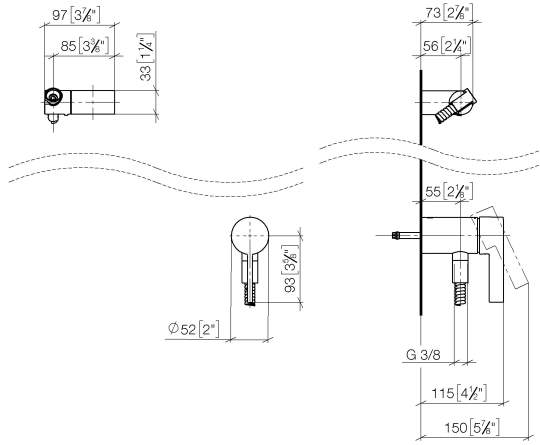

Required miscellaneous

	Concealed wall mounting - •min. recess depth 80 mm •max. recess depth 105 mm	35 050 970 90
--	---	---------------

Required miscellaneous

	Hand shower FlowReduce - Brushed Bronze	28 018 979-42 0010
--	--	-----------------------

Concealed single-lever mixer with integrated shower connection with hand shower set without hand shower - Brushed Bronze

IMO

36 002 970
mm [inches]

36 002 970

Spare parts list

No.	Item Number	Name	Quantity used	Delivery time
1	28 060 970-42	Wall bracket swivel - Brushed Bronze	1	30
2	28 322 970-42	Metal shower hose 1/2" x 3/8" x 1750 mm - Brushed Bronze	1	30
3	36 050 970-42	Concealed single-lever mixer with integrated shower connection - Brushed Bronze	1	30