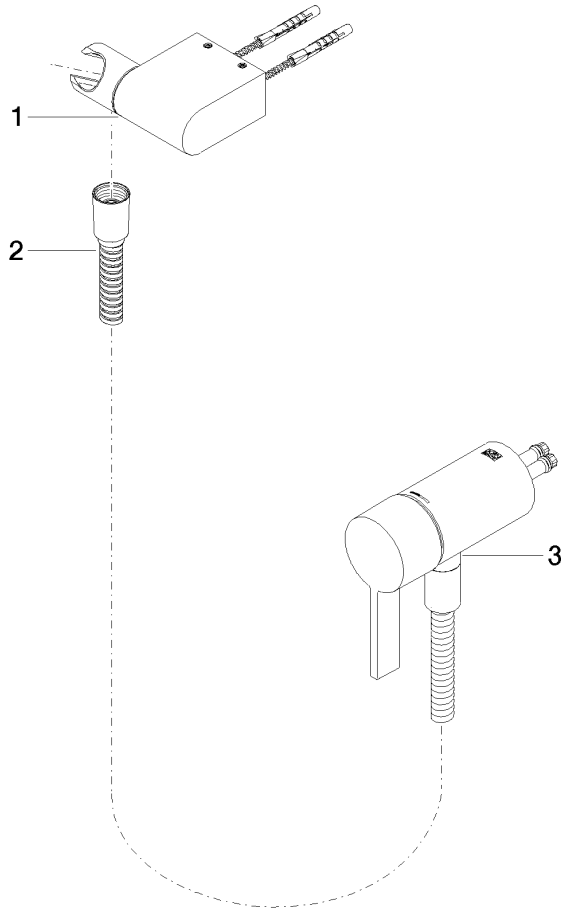

**Concealed single-lever mixer with integrated shower connection with hand shower set without hand shower - Brushed Champagne (22kt Gold)**

IMO

36 002 970

- metal shower hose 1750mm with integrated anti-twist protection

Concealed single-lever mixer with integrated shower connection with hand shower set without hand shower - Brushed Champagne (22kt Gold)

IMO

36 002 970  
mm [inches]

**Concealed single-lever mixer with integrated shower connection with hand shower set without hand shower - Brushed Champagne (22kt Gold)**

IMO

36 002 970

Parts for other finishes can be found here: [Chrome](#)

**Spare parts list**

No.	Item Number	Name	Quantity used	Delivery time
1	28 060 970-46	Wall bracket swivel - Brushed Champagne (22kt Gold)	1	30
2	28 322 970-46	Metal shower hose 1/2" x 3/8" x 1750 mm - Brushed Champagne (22kt Gold)	1	30
3	36 050 970-46	Concealed single-lever mixer with integrated shower connection - Brushed Champagne (22kt Gold)	1	30