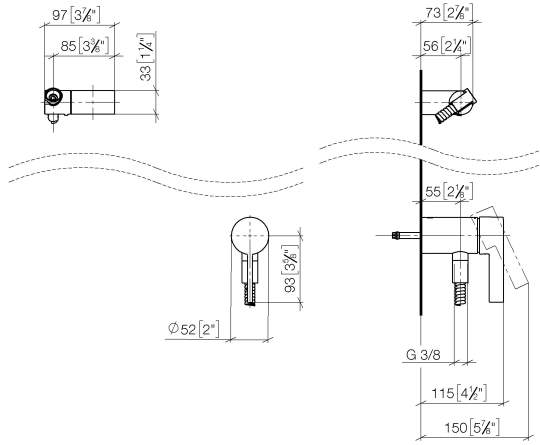

**Concealed single-lever mixer with integrated shower connection with hand shower set without hand shower - Brushed Champagne (22kt Gold)**

IMO

36 002 970

- metal shower hose 1750mm with integrated anti-twist protection

This article does not include a hand shower!

Intrinsic protection against back flow.

Fits: IMO, LULU, MADISON, MEM, TARA, CL.1, LISSÉ, VAIA, META, CYO

	Brushed Champagne (22kt Gold)	36 002 970-46
	Chrome	36 002 970-00
	Brushed Platinum	36 002 970-06
	Platinum	36 002 970-08
	Dark Chrome	36 002 970-19
	Brushed Light Gold	36 002 970-27
	Brushed Durabrass (23kt Gold)	36 002 970-28
	Matte Black	36 002 970-33
	Brushed Bronze	36 002 970-42
	Champagne (22kt Gold)	36 002 970-47
	Brushed Chrome	36 002 970-93
	Brushed Dark Platinum	36 002 970-99

Concealed single-lever mixer with integrated shower connection with hand shower set without hand shower - Brushed Champagne (22kt Gold)

IMO

36 002 970  
mm [inches]

**Concealed single-lever mixer with integrated shower connection with hand shower set without hand shower - Brushed Champagne (22kt Gold)**

IMO

36 002 970

Parts for other finishes can be found here: [Chrome](#)

**Spare parts list**

No.	Item Number	Name	Quantity used	Delivery time
1	28 060 970-46	Wall bracket swivel - Brushed Champagne (22kt Gold)	1	30
2	28 322 970-46	Metal shower hose 1/2" x 3/8" x 1750 mm - Brushed Champagne (22kt Gold)	1	30
3	36 050 970-46	Concealed single-lever mixer with integrated shower connection - Brushed Champagne (22kt Gold)	1	30