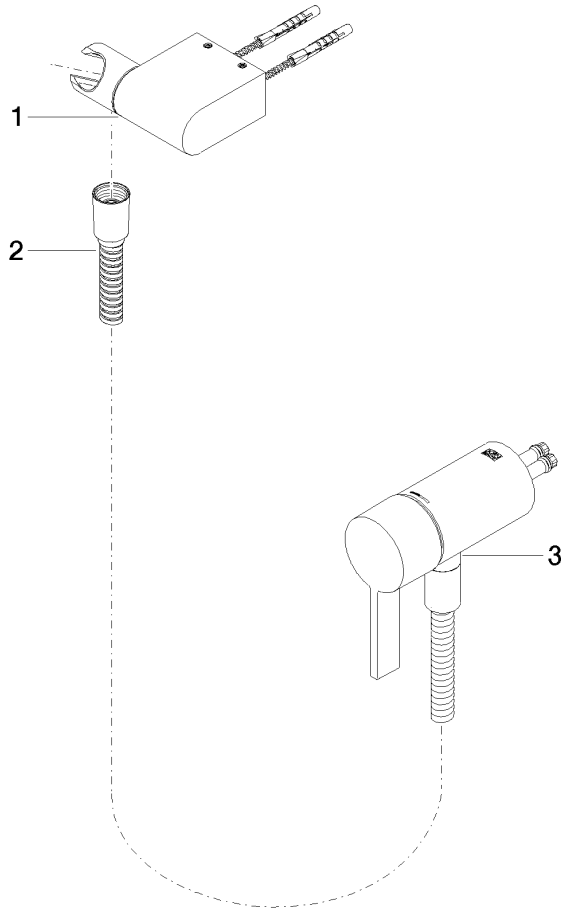

Concealed single-lever mixer with integrated shower connection with hand shower set without hand shower - Champagne (22kt Gold)

IMO

36 002 970

- metal shower hose 1750mm with integrated anti-twist protection

Concealed single-lever mixer with integrated shower connection with hand shower set without hand shower - Champagne (22kt Gold)

IMO

36 002 970
mm [inches]

Concealed single-lever mixer with integrated shower connection with hand shower set without hand shower - Champagne (22kt Gold)

IMO

36 002 970
Parts for other
finishes can be found
here: [Chrome](#)

Spare parts list

No.	Item Number	Name	Quantity used	Delivery time
1	28 060 970-47	Wall bracket swivel - Champagne (22kt Gold)	1	30
2	28 322 970-47	Metal shower hose 1/2" x 3/8" x 1750 mm - Champagne (22kt Gold)	1	30
3	36 050 970-47	Concealed single-lever mixer with integrated shower connection - Champagne (22kt Gold)	1	30