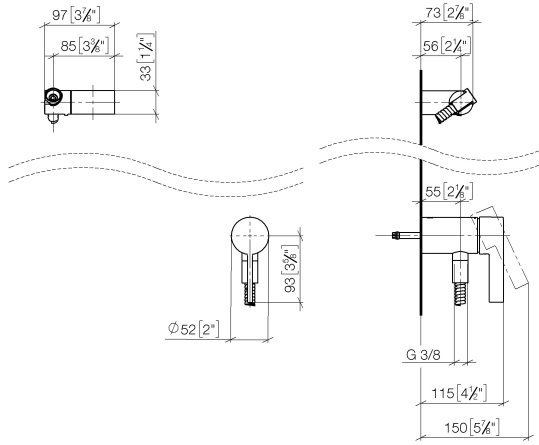

Concealed single-lever mixer with integrated shower connection with hand shower set without hand shower - Champagne (22kt Gold)

IMO

36 002 970

- metal shower hose 1750mm with integrated anti-twist protection

This article does not include a hand shower!

Intrinsic protection against back flow.

Fits: IMO, LULU, MADISON, MEM, TARA, CL.1, LISSÉ, VAIA, META, CYO

	Champagne (22kt Gold)	36 002 970-47
	Chrome	36 002 970-00
	Brushed Platinum	36 002 970-06
	Platinum	36 002 970-08
	Dark Chrome	36 002 970-19
	Brushed Light Gold	36 002 970-27
	Brushed Durabronze (23kt Gold)	36 002 970-28
	Matte Black	36 002 970-33
	Brushed Bronze	36 002 970-42
	Brushed Champagne (22kt Gold)	36 002 970-46
	Brushed Chrome	36 002 970-93
	Brushed Dark Platinum	36 002 970-99

Concealed single-lever mixer with integrated shower connection with hand shower set without hand shower - Champagne (22kt Gold)

IMO

36 002 970
mm [inches]

Concealed single-lever mixer with integrated shower connection with hand shower set without hand shower - Champagne (22kt Gold)

IMO

36 002 970
Parts for other
finishes can be found
here: [Chrome](#)

Spare parts list

No.	Item Number	Name	Quantity used	Delivery time
1	28 060 970-47	Wall bracket swivel - Champagne (22kt Gold)	1	30
2	28 322 970-47	Metal shower hose 1/2" x 3/8" x 1750 mm - Champagne (22kt Gold)	1	30
3	36 050 970-47	Concealed single-lever mixer with integrated shower connection - Champagne (22kt Gold)	1	30