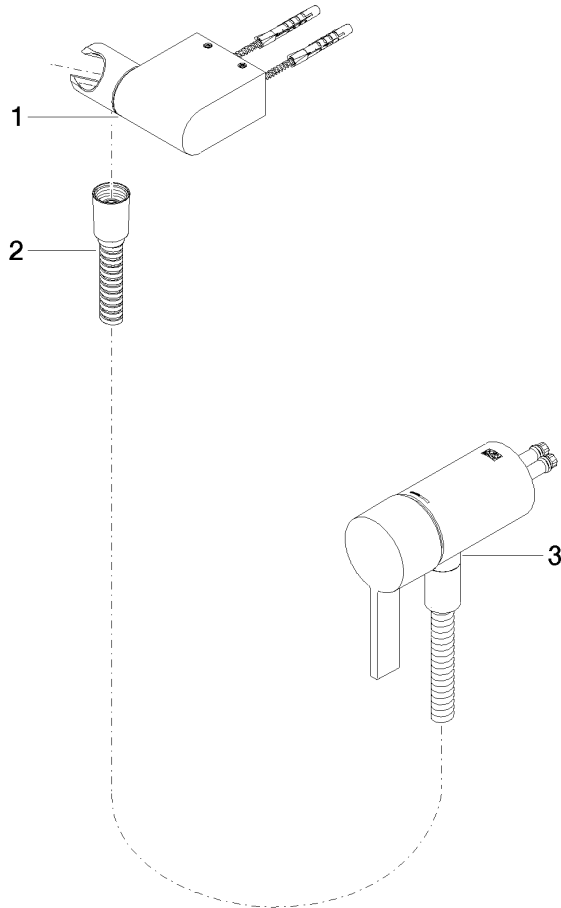

**Concealed single-lever mixer with integrated shower connection with hand shower set without hand shower - Brushed Chrome**

IMO

36 002 970

- metal shower hose 1750mm with integrated anti-twist protection
- This article does not include a hand shower!**  
**Intrinsic protection against back flow.**

**Required miscellaneous**

- Concealed wall mounting -** 35 050 970 90
- min. recess depth 80 mm
  - max. recess depth 105 mm

**Concealed single-lever mixer with integrated shower connection with hand shower set without hand shower - Brushed Chrome**

IMO

36 002 970  
mm [inches]

**Certificates**

Belgaqua\_21-025- WRAS\_2011027. LGA\_29928.  
27\_1.

36 002 970

Spare parts list

| No. | Item Number   | Name  | Quantity used | Delivery time |
|-----|---------------|---|---------------|---------------|
| 1   | 28 060 970-93 | Wall bracket swivel - Brushed Chrome  | 1             | 20            |
| 2   | 28 322 970-93 | Metal shower hose 1/2" x 3/8" x 1750 mm - Brushed Chrome                        | 1             | 20            |
| 3   | 36 050 970-93 | Concealed single-lever mixer with integrated shower connection - Brushed Chrome | 1             | 20            |