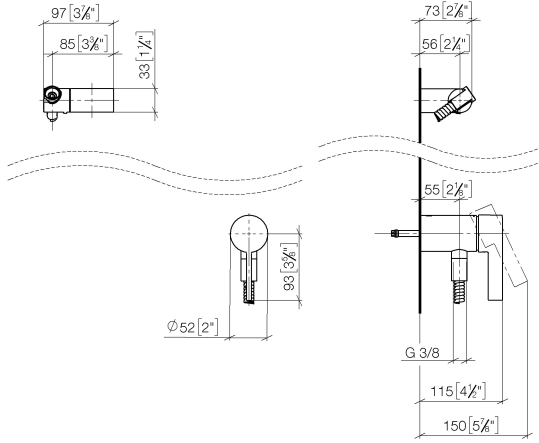

**Concealed single-lever mixer with integrated shower connection with hand shower set without hand shower - Brushed Chrome**

IMO

36 002 970

- metal shower hose 1750mm with integrated anti-twist protection
- This article does not include a hand shower!**  
**Intrinsic protection against back flow.**

**Required miscellaneous**

- Concealed wall mounting -** 35 050 970 90
- min. recess depth 80 mm
  - max. recess depth 105 mm

**Concealed single-lever mixer with integrated shower connection with hand shower set without hand shower - Brushed Chrome**

IMO

36 002 970  
mm [inches]

**Certificates**

Belgaqua\_21-025- WRAS\_2011027. LGA\_29928.  
27\_1.

36 002 970

Spare parts list

| No. | Item Number   | Name  | Quantity used | Delivery time |
|-----|---------------|---|---------------|---------------|
| 1   | 28 060 970-93 | Wall bracket swivel - Brushed Chrome  | 1             | 20            |
| 2   | 28 322 970-93 | Metal shower hose 1/2" x 3/8" x 1750 mm - Brushed Chrome                        | 1             | 20            |
| 3   | 36 050 970-93 | Concealed single-lever mixer with integrated shower connection - Brushed Chrome | 1             | 20            |