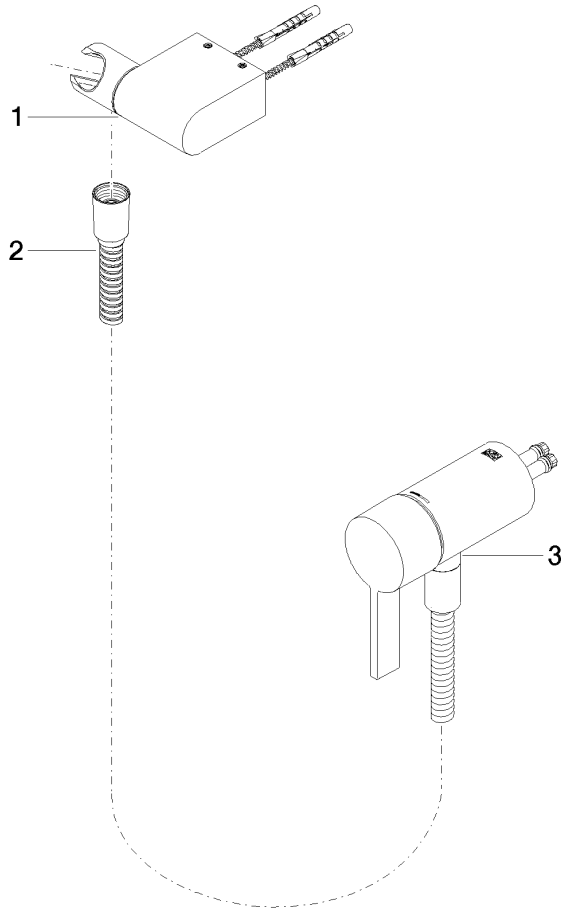

Concealed single-lever mixer with integrated shower connection with hand shower set without hand shower - Brushed Dark Platinum

IMO

36 002 970

- metal shower hose 1750mm with integrated anti-twist protection

Concealed single-lever mixer with integrated shower connection with hand shower set without hand shower - Brushed Dark Platinum

IMO

36 002 970
mm [inches]

Certificates

Belgaqua_21-025- WRAS_2011027. LGA_29928.
27_1.

36 002 970

Spare parts list

No.	Item Number	Name	Quantity used	Delivery time
1	28 060 970-99	Wall bracket swivel - Brushed Dark Platinum	1	30
2	28 322 970-99	Metal shower hose 1/2" x 3/8" x 1750 mm - Brushed Dark Platinum	1	2
3	36 050 970-99	Concealed single-lever mixer with integrated shower connection - Brushed Dark Platinum	1	30