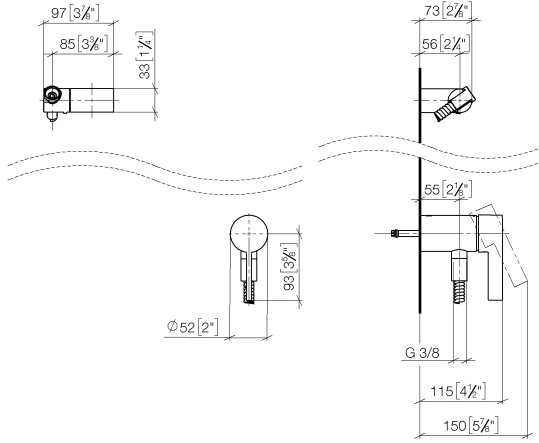

Concealed single-lever mixer with integrated shower connection with hand shower set without hand shower - Brushed Dark Platinum

IMO

36 002 970

- metal shower hose 1750mm with integrated anti-twist protection

Concealed single-lever mixer with integrated shower connection with hand shower set without hand shower - Brushed Dark Platinum

IMO

36 002 970
mm [inches]

Certificates

Belgaqua_21-025- WRAS_2011027. LGA_29928.
27_1.

36 002 970

Spare parts list

No.	Item Number	Name	Quantity used	Delivery time
1	28 060 970-99	Wall bracket swivel - Brushed Dark Platinum	1	30
2	28 322 970-99	Metal shower hose 1/2" x 3/8" x 1750 mm - Brushed Dark Platinum	1	2
3	36 050 970-99	Concealed single-lever mixer with integrated shower connection - Brushed Dark Platinum	1	30