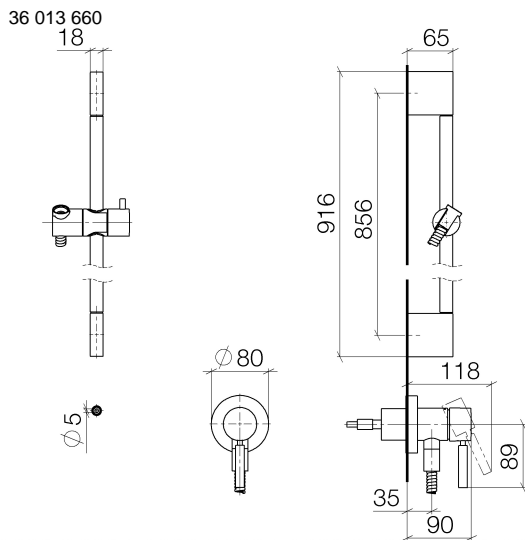

Concealed single-lever mixer with integrated shower connection with shower set without hand shower - Brushed Platinum

TARA

36 013 660

Fits: TARA, META

- cover plate Ø 78 mm
- metal shower hose 1750mm with integrated anti-twist protection
- slide bar

Concealed single-lever mixer with integrated shower connection with shower set without hand shower - Brushed Platinum

TARA

Certificates

Belgaqua_21-025- WRAS_2011027. LGA_29569.
27_1.

36 013 660

Spare parts list

No.	Item Number	Name	Quantity used	Delivery time
1	05 17 20 726 02 90	fixing set	1	2
2	09 31 11 049 90	pin	2	2
3	04 31 11 113 00 90	pin	2	2
4	08 17 97 054-06	holder	2	10
5	90 28 22 597 00-06	holder	1	10
6	28 322 970-06	Metal shower hose 1/2" x 3/8" x 1750 mm - Brushed Platinum	1	2
7	12 580 970-06	Slide unit - Brushed Platinum	1	10
8	90 14 20 026 00 90	seal	1	2
9	36 045 660-06	Concealed single-lever mixer with cover plate with integrated shower connection - Brushed Platinum	1	10