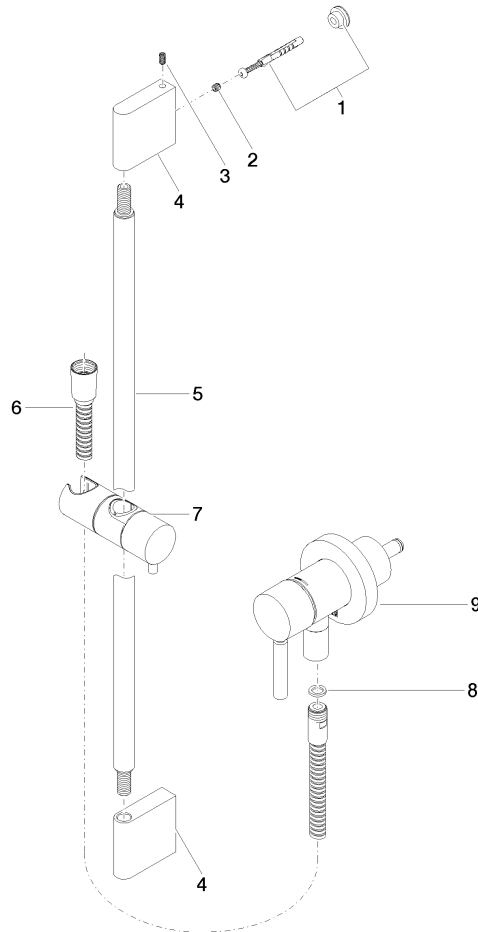

Concealed single-lever mixer with integrated shower connection with shower set without hand shower - Platinum

TARA

36 013 660

Fits: TARA, META

- cover plate Ø 78 mm
- metal shower hose 1750mm with integrated anti-twist protection
- slide bar

Concealed single-lever mixer with integrated shower connection with shower set without hand shower - Platinum

TARA

36 013 660

Certificates

Belgaqua_21-025- WRAS_2011027. LGA_29569.
27_1.

36 013 660

Spare parts list

No.	Item Number	Name	Quantity used	Delivery time
1	05 17 20 726 02 90	fixing set	1	2
2	09 31 11 049 90	pin	2	2
3	04 31 11 113 00 90	pin	2	2
4	08 17 97 054-08	holder	2	40
5	90 28 22 597 00-08	holder	1	-
Spare part can no longer be ordered, please order the replacement item				
6	28 322 970-08	Metal shower hose 1/2" x 3/8" x 1750 mm - Platinum	1	40
7	12 580 970-08	Slide unit - Platinum	1	40
8	90 14 20 026 00 90	seal	1	2
9	36 045 660-08	Concealed single-lever mixer with cover plate with integrated shower connection - Platinum	1	40