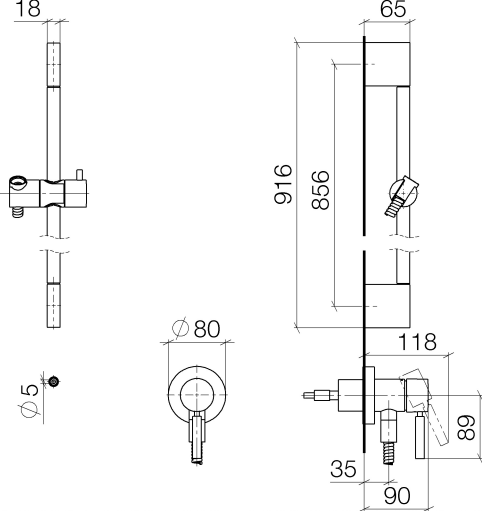

Concealed single-lever mixer with integrated shower connection with shower set without hand shower - Platinum

TARA

36 013 660

Fits: TARA, META

- cover plate Ø 78 mm
- metal shower hose 1750mm with integrated anti-twist protection
- slide bar

Concealed single-lever mixer with integrated shower connection with shower set without hand shower - Platinum

TARA

36 013 660

Certificates

Belgaqua_21-025- WRAS_2011027. LGA_29569.
27_1.

36 013 660

Spare parts list

No.	Item Number	Name	Quantity used	Delivery time
1	05 17 20 726 02 90	fixing set	1	2
2	09 31 11 049 90	pin	2	2
3	04 31 11 113 00 90	pin	2	2
4	08 17 97 054-08	holder	2	40
5	90 28 22 597 00-08	holder	1	-
Spare part can no longer be ordered, please order the replacement item				
6	28 322 970-08	Metal shower hose 1/2" x 3/8" x 1750 mm - Platinum	1	40
7	12 580 970-08	Slide unit - Platinum	1	40
8	90 14 20 026 00 90	seal	1	2
9	36 045 660-08	Concealed single-lever mixer with cover plate with integrated shower connection - Platinum	1	40