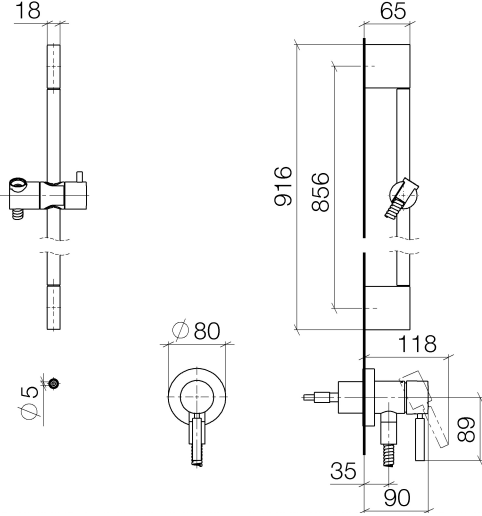

**Concealed single-lever mixer with integrated shower connection with shower set without hand shower - Dark Chrome**

TARA

36 013 660

Fits: TARA, META

- cover plate Ø 78 mm
- metal shower hose 1750mm with integrated anti-twist protection
- slide bar

This article does not include a hand shower!

Intrinsic protection against back flow.

Article cannot be extended, please check the depth of the installation location!

	Dark Chrome	36 013 660-19
	Chrome	36 013 660-00
	Brushed Platinum	36 013 660-06
	Platinum	36 013 660-08
	Brushed Light Gold	36 013 660-27
	Brushed Durabronze (23kt Gold)	36 013 660-28
	Matte Black	36 013 660-33
	Brushed Champagne (22kt Gold)	36 013 660-46
	Champagne (22kt Gold)	36 013 660-47
	Brushed Chrome	36 013 660-93
	Brushed Dark Platinum	36 013 660-99

Concealed single-lever mixer with integrated shower connection with shower set without hand shower - Dark Chrome

TARA

36 013 660

Concealed single-lever mixer with integrated shower connection with shower set without hand shower - Dark Chrome

TARA

36 013 660

Parts for other  
finishes can be found  
here: [Chrome](#)