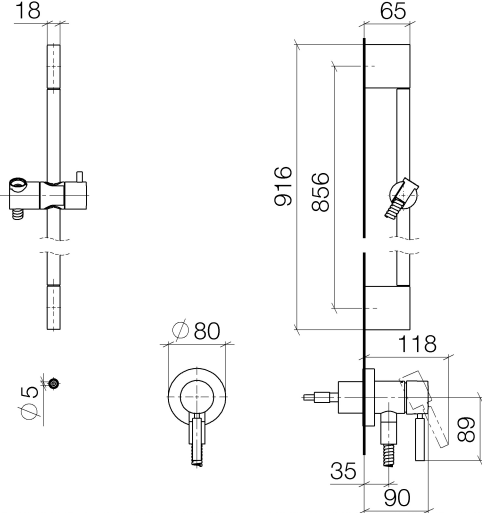

Concealed single-lever mixer with integrated shower connection with shower set without hand shower - Brushed Light Gold

TARA

36 013 660