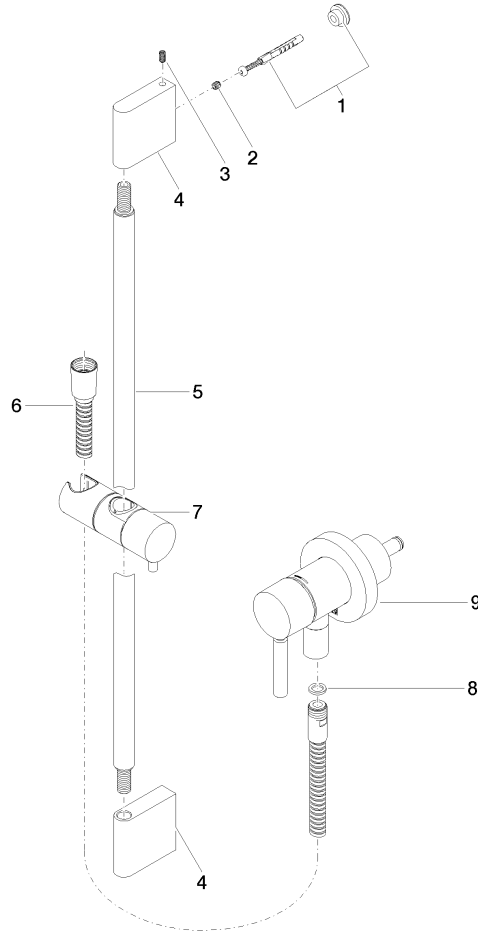

**Concealed single-lever mixer with integrated shower connection with shower set without hand shower - Brushed Light Gold**

TARA

36 013 660

Fits: TARA, META

- cover plate Ø 78 mm
- metal shower hose 1750mm with integrated anti-twist protection
- slide bar

**Required miscellaneous**

- Concealed wall mounting -** 35 003 970 90
  - min. recess depth 78 mm
  - max. recess depth 103 mm

Concealed single-lever mixer with integrated shower connection with shower set without hand shower - Brushed Light Gold

### Spare parts list

No.	Item Number	Name	Quantity used	Delivery time
1	05 17 20 726 02 90	fixing set	1	2
2	09 31 11 049 90	pin	2	2
3	04 31 11 113 00 90	pin	2	2
4	08 17 97 054-27	holder	2	60
5	90 28 22 597 00-27	holder	1	30
6	28 322 970-27	Metal shower hose 1/2" x 3/8" x 1750 mm - Brushed Light Gold	1	30
7	12 580 970-27	Slide unit - Brushed Light Gold	1	30
8	90 14 20 026 00 90	seal	1	2
9	36 045 660-27	Concealed single-lever mixer with cover plate with integrated shower connection - Brushed Light Gold	1	30