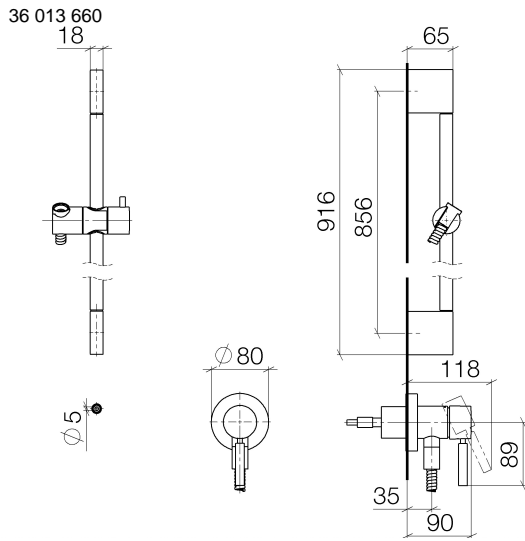

**Concealed single-lever mixer with integrated shower connection with shower set without hand shower - Brushed Durabross (23kt Gold)**

TARA

36 013 660

Fits: TARA, META

- cover plate Ø 78 mm
- metal shower hose 1750mm with integrated anti-twist protection
- slide bar

**Required miscellaneous**

	<b>Concealed wall mounting -</b> •max. recess depth 103 mm •min. recess depth 78 mm	35 003 970 90
--	---	---------------

**Required miscellaneous**

	<b>Hand shower - Brushed Durabross (23kt Gold)</b>	28 017 979-28
--	--	---------------

Concealed single-lever mixer with integrated shower connection with shower set without hand shower - Brushed Durabronze (23kt Gold)

TARA

Certificates

Belgaqua\_21-025- WRAS\_2011027. LGA\_29569.  
27\_1.

36 013 660

Spare parts list

No.	Item Number	Name	Quantity used	Delivery time
1	05 17 20 726 02 90	fixing set	1	2
2	09 31 11 049 90	pin	2	2
3	04 31 11 113 00 90	pin	2	2
4	08 17 97 054-28	holder	2	20
5	90 28 22 597 00-28	holder	1	-
Spare part can no longer be ordered, please order the replacement item				
6	28 322 970-28	Metal shower hose 1/2" x 3/8" x 1750 mm - Brushed Durabron (23kt Gold)	1	20
7	12 580 970-28	Slide unit - Brushed Durabron (23kt Gold)	1	20
8	90 14 20 026 00 90	seal	1	2
9	36 045 660-28	Concealed single-lever mixer with cover plate with integrated shower connection - Brushed Durabron (23kt Gold)	1	20