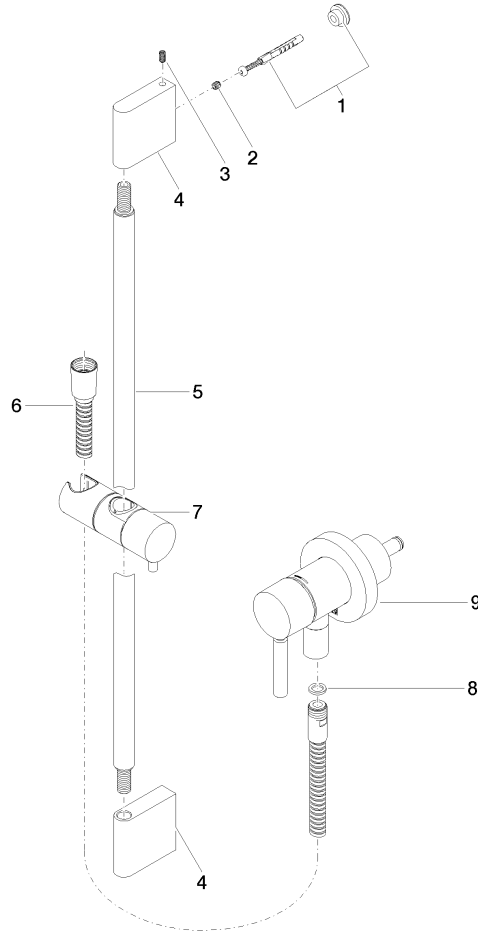

**Concealed single-lever mixer with integrated shower connection with shower set without hand shower - Brushed Durabross (23kt Gold)**

TARA

36 013 660

Fits: TARA, META

- cover plate Ø 78 mm
- metal shower hose 1750mm with integrated anti-twist protection
- slide bar

**Required miscellaneous**

	<b>Concealed wall mounting -</b> •max. recess depth 103 mm •min. recess depth 78 mm	35 003 970 90
--	---	---------------

**Required miscellaneous**

	<b>Hand shower - Brushed Durabross (23kt Gold)</b>	28 017 979-28
--	--	---------------

Concealed single-lever mixer with integrated shower connection with shower set without hand shower - Brushed Durabronze (23kt Gold)

TARA

Certificates

Belgaqua\_21-025- WRAS\_2011027. LGA\_29569.  
27\_1.

36 013 660

Spare parts list

No.	Item Number	Name	Quantity used	Delivery time
1	05 17 20 726 02 90	fixing set	1	2
2	09 31 11 049 90	pin	2	2
3	04 31 11 113 00 90	pin	2	2
4	08 17 97 054-28	holder	2	20
5	90 28 22 597 00-28	holder	1	-
Spare part can no longer be ordered, please order the replacement item				
6	28 322 970-28	Metal shower hose 1/2" x 3/8" x 1750 mm - Brushed Durabron (23kt Gold)	1	20
7	12 580 970-28	Slide unit - Brushed Durabron (23kt Gold)	1	20
8	90 14 20 026 00 90	seal	1	2
9	36 045 660-28	Concealed single-lever mixer with cover plate with integrated shower connection - Brushed Durabron (23kt Gold)	1	20