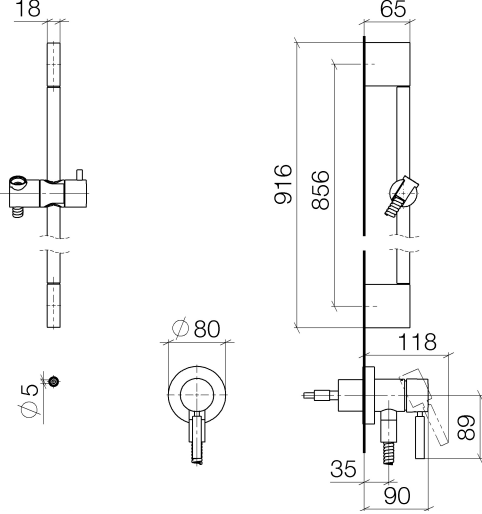

**Concealed single-lever mixer with integrated shower connection with shower set without hand shower - Brushed Champagne (22kt Gold)**

TARA

36 013 660

Fits: TARA, META

- cover plate Ø 78 mm
- metal shower hose 1750mm with integrated anti-twist protection
- slide bar

This article does not include a hand shower!

Intrinsic protection against back flow.

Article cannot be extended, please check the depth of the installation location!

	Brushed Champagne (22kt Gold)	36 013 660-46
	Chrome	36 013 660-00
	Brushed Platinum	36 013 660-06
	Platinum	36 013 660-08
	Dark Chrome	36 013 660-19
	Brushed Light Gold	36 013 660-27
	Brushed Durabrass (23kt Gold)	36 013 660-28
	Matte Black	36 013 660-33
	Champagne (22kt Gold)	36 013 660-47
	Brushed Chrome	36 013 660-93
	Brushed Dark Platinum	36 013 660-99

Concealed single-lever mixer with integrated shower connection with shower set without hand shower - Brushed Champagne (22kt Gold)

TARA

36 013 660

**Concealed single-lever mixer with integrated shower connection with shower set without hand shower - Brushed Champagne (22kt Gold)**

TARA

36 013 660

Parts for other finishes can be found here: [Chrome](#)

**Spare parts list**

No.	Item Number	Name	Quantity used	Delivery time
1	05 17 20 726 02 90	fixing set	1	2
2	09 31 11 049 90	pin	2	2
3	04 31 11 113 00 90	pin	2	2
4	08 17 97 054-46	holder	2	30
5	90 28 22 597 00-46	holder	1	30
6	28 322 970-46	Metal shower hose 1/2" x 3/8" x 1750 mm - Brushed Champagne (22kt Gold)	1	30
7	12 580 970-46	Slide unit - Brushed Champagne (22kt Gold)	1	30
8	90 14 20 026 00 90	seal	1	2
9	36 045 660-46	Concealed single-lever mixer with cover plate with integrated shower connection - Brushed Champagne (22kt Gold)	1	30