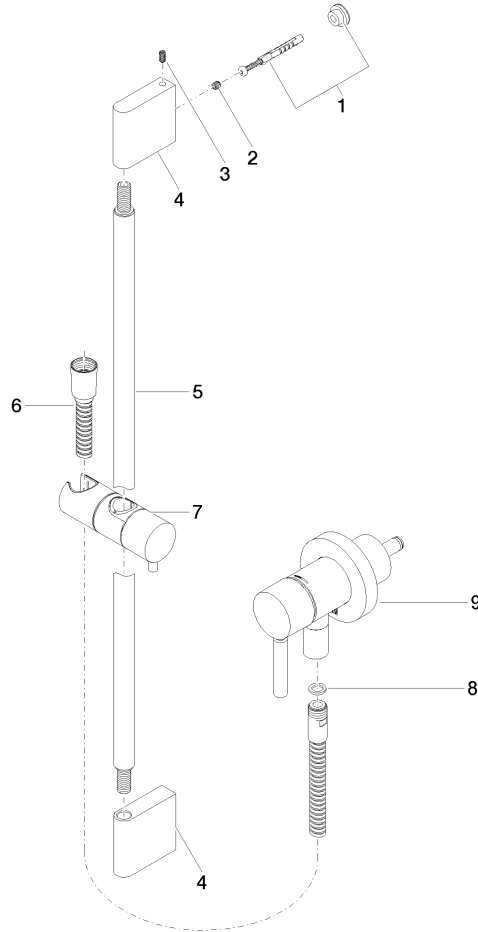

**Concealed single-lever mixer with integrated shower connection with shower set without hand shower - Brushed Champagne (22kt Gold)**

TARA

36 013 660

Fits: TARA, META

- cover plate Ø 78 mm
- metal shower hose 1750mm with integrated anti-twist protection
- slide bar

Concealed single-lever mixer with integrated shower connection with shower set without hand shower - Brushed Champagne (22kt Gold)

TARA

36 013 660

**Concealed single-lever mixer with integrated shower connection with shower set without hand shower - Brushed Champagne (22kt Gold)**

TARA

36 013 660

Parts for other finishes can be found here: [Chrome](#)

**Spare parts list**

No.	Item Number	Name	Quantity used	Delivery time
1	05 17 20 726 02 90	fixing set	1	2
2	09 31 11 049 90	pin	2	2
3	04 31 11 113 00 90	pin	2	2
4	08 17 97 054-46	holder	2	30
5	90 28 22 597 00-46	holder	1	30
6	28 322 970-46	Metal shower hose 1/2" x 3/8" x 1750 mm - Brushed Champagne (22kt Gold)	1	30
7	12 580 970-46	Slide unit - Brushed Champagne (22kt Gold)	1	30
8	90 14 20 026 00 90	seal	1	2
9	36 045 660-46	Concealed single-lever mixer with cover plate with integrated shower connection - Brushed Champagne (22kt Gold)	1	30