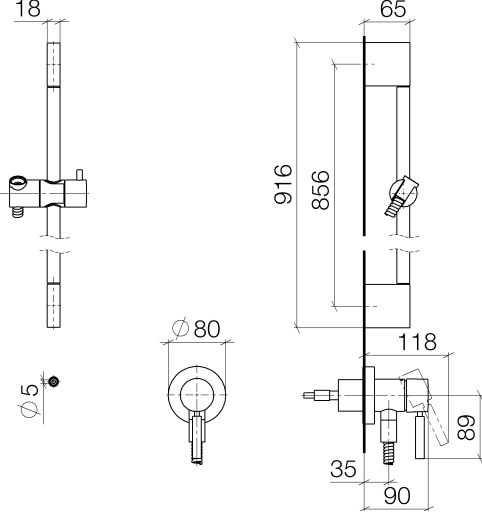

Concealed single-lever mixer with integrated shower connection with shower set without hand shower - Champagne (22kt Gold)

TARA

36 013 660

Fits: TARA, META

- cover plate Ø 78 mm
- metal shower hose 1750mm with integrated anti-twist protection
- slide bar

This article does not include a hand shower!

Intrinsic protection against back flow.

Article cannot be extended, please check the depth of the installation location!

	Champagne (22kt Gold)	36 013 660-47
	Chrome	36 013 660-00
	Brushed Platinum	36 013 660-06
	Platinum	36 013 660-08
	Dark Chrome	36 013 660-19
	Brushed Light Gold	36 013 660-27
	Brushed Durabronze (23kt Gold)	36 013 660-28
	Matte Black	36 013 660-33
	Brushed Champagne (22kt Gold)	36 013 660-46
	Brushed Chrome	36 013 660-93
	Brushed Dark Platinum	36 013 660-99

Concealed single-lever mixer with integrated shower connection with shower set without hand shower - Champagne (22kt Gold)

TARA

36 013 660

Concealed single-lever mixer with integrated shower connection with shower set without hand shower - Champagne (22kt Gold)

TARA

36 013 660

Parts for other finishes can be found here: [Chrome](#)

Spare parts list

No.	Item Number	Name	Quantity used	Delivery time
1	05 17 20 726 02 90	fixing set	1	2
2	09 31 11 049 90	pin	2	2
3	04 31 11 113 00 90	pin	2	2
4	08 17 97 054-47	holder	2	30
5	90 28 22 597 00-47	holder	1	30
6	28 322 970-47	Metal shower hose 1/2" x 3/8" x 1750 mm - Champagne (22kt Gold)	1	30
7	12 580 970-47	Slide unit - Champagne (22kt Gold)	1	30
8	90 14 20 026 00 90	seal	1	2
9	36 045 660-47	Concealed single-lever mixer with cover plate with integrated shower connection - Champagne (22kt Gold)	1	30