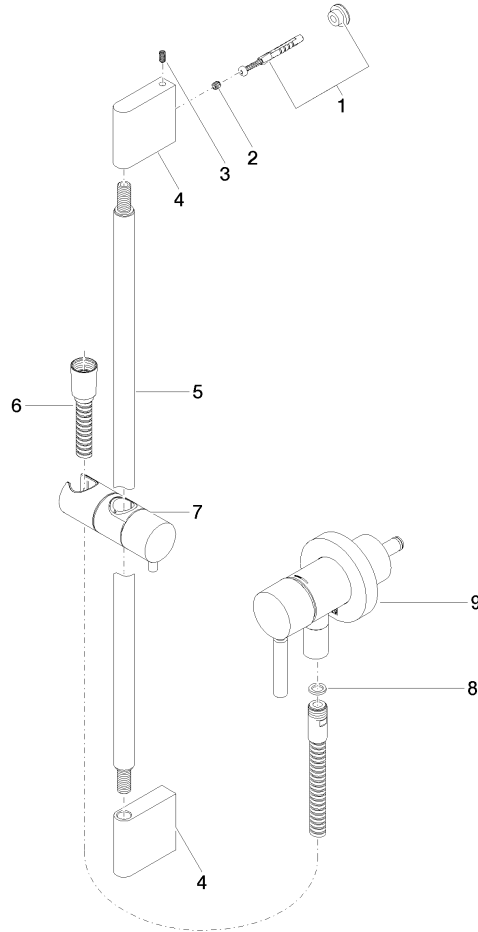

Concealed single-lever mixer with integrated shower connection with shower set without hand shower - Champagne (22kt Gold)

TARA

36 013 660

Fits: TARA, META

- cover plate Ø 78 mm
- metal shower hose 1750mm with integrated anti-twist protection
- slide bar

Concealed single-lever mixer with integrated shower connection with shower set without hand shower - Champagne (22kt Gold)

TARA

36 013 660

Concealed single-lever mixer with integrated shower connection with shower set without hand shower - Champagne (22kt Gold)

TARA

36 013 660

Parts for other finishes can be found here: [Chrome](#)

Spare parts list

No.	Item Number	Name	Quantity used	Delivery time
1	05 17 20 726 02 90	fixing set	1	2
2	09 31 11 049 90	pin	2	2
3	04 31 11 113 00 90	pin	2	2
4	08 17 97 054-47	holder	2	30
5	90 28 22 597 00-47	holder	1	30
6	28 322 970-47	Metal shower hose 1/2" x 3/8" x 1750 mm - Champagne (22kt Gold)	1	30
7	12 580 970-47	Slide unit - Champagne (22kt Gold)	1	30
8	90 14 20 026 00 90	seal	1	2
9	36 045 660-47	Concealed single-lever mixer with cover plate with integrated shower connection - Champagne (22kt Gold)	1	30