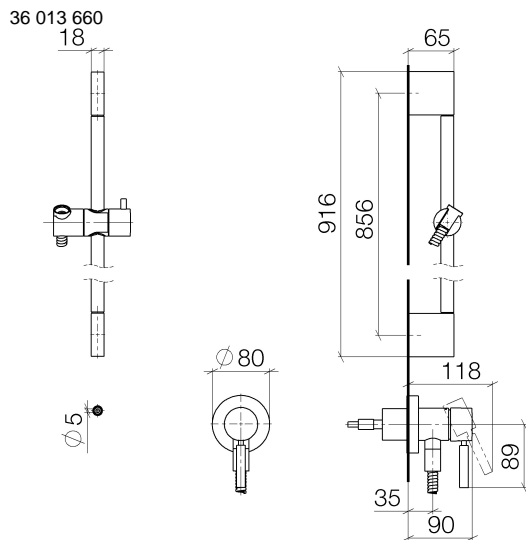

Concealed single-lever mixer with integrated shower connection with shower set without hand shower - Brushed Chrome

TARA

36 013 660

Fits: TARA, META

- cover plate Ø 78 mm
- metal shower hose 1750mm with integrated anti-twist protection
- slide bar

Required miscellaneous

- Concealed wall mounting -** 35 003 970 90
- max. recess depth 103 mm
 - min. recess depth 78 mm

Concealed single-lever mixer with integrated shower connection with shower set without hand shower - Brushed Chrome

TARA

Certificates

Belgaqua_21-025- WRAS_2011027. LGA_29569.
27_1.

36 013 660

Spare parts list

No.	Item Number	Name	Quantity used	Delivery time
1	05 17 20 726 02 90	fixing set	1	2
2	09 31 11 049 90	pin	2	2
3	04 31 11 113 00 90	pin	2	2
4	08 17 97 054-93	holder	2	20
5	90 28 22 597 00-93	holder	1	20
6	28 322 970-93	Metal shower hose 1/2" x 3/8" x 1750 mm - Brushed Chrome	1	20
7	12 580 970-93	Slide unit - Brushed Chrome	1	20
8	90 14 20 026 00 90	seal	1	2
9	36 045 660-93	Concealed single-lever mixer with cover plate with integrated shower connection - Brushed Chrome	1	20