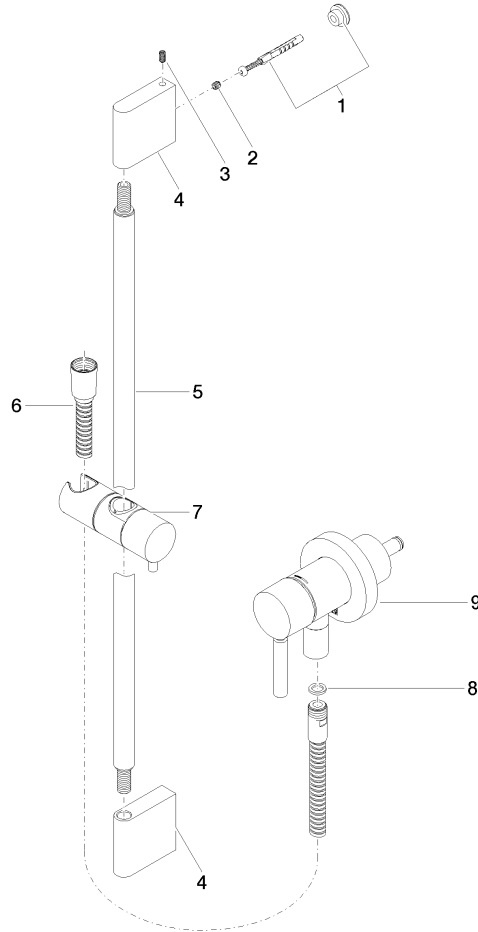

Concealed single-lever mixer with integrated shower connection with shower set without hand shower - Brushed Chrome

TARA

36 013 660

Fits: TARA, META

- cover plate Ø 78 mm
- metal shower hose 1750mm with integrated anti-twist protection
- slide bar

Required miscellaneous

- Concealed wall mounting -** 35 003 970 90
- max. recess depth 103 mm
 - min. recess depth 78 mm

Concealed single-lever mixer with integrated shower connection with shower set without hand shower - Brushed Chrome

TARA

Certificates

Belgaqua_21-025- WRAS_2011027. LGA_29569.
27_1.

36 013 660

Spare parts list

No.	Item Number	Name	Quantity used	Delivery time
1	05 17 20 726 02 90	fixing set	1	2
2	09 31 11 049 90	pin	2	2
3	04 31 11 113 00 90	pin	2	2
4	08 17 97 054-93	holder	2	20
5	90 28 22 597 00-93	holder	1	20
6	28 322 970-93	Metal shower hose 1/2" x 3/8" x 1750 mm - Brushed Chrome	1	20
7	12 580 970-93	Slide unit - Brushed Chrome	1	20
8	90 14 20 026 00 90	seal	1	2
9	36 045 660-93	Concealed single-lever mixer with cover plate with integrated shower connection - Brushed Chrome	1	20