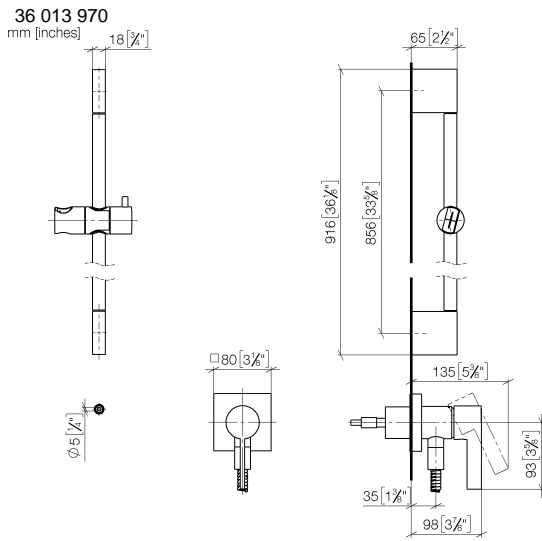

Concealed single-lever mixer with integrated shower connection with shower set without hand shower - Chrome

IMO

36 013 970

Fits: IMO, MEM, CL.1

- cover plate 80 x 80 mm
- metal shower hose 1750mm with integrated anti-twist protection
- slide bar
- Pipe diameter 18 mm
- WRAS 2011027

Required miscellaneous

	Concealed wall mounting - •max. recess depth 103 mm •min. recess depth 78 mm	35 003 970 90
--	---	---------------

Required miscellaneous

	Hand shower FlowReduce - Chrome	28 012 979-00 0010
--	--	--------------------

Required miscellaneous

	Hand shower - Chrome	28 012 979-00
--	-----------------------------	---------------

Required miscellaneous

	Hand shower FlowReduce - Chrome	28 018 979-00 0010
--	--	--------------------

Concealed single-lever mixer with integrated shower connection with shower set without hand shower - Chrome

IMO

Certificates

Belgaqua_21-025- WRAS_2011027. LGA_29569.
27_1.

36 013 970

Spare parts list

No.	Item Number	Name	Quantity used	Delivery time
1	05 17 20 726 02 90	fixing set	1	2
2	09 31 11 049 90	pin	2	2
3	04 31 11 113 00 90	pin	2	2
4	08 17 97 054-00	holder	2	10
5	90 28 22 597 00-00	holder	1	10
6	28 322 970-00	Metal shower hose 1/2" x 3/8" x 1750 mm - Chrome	1	2
7	12 580 970-00	Slide unit - Chrome	1	10
8	90 14 20 026 00 90	seal	1	2
9	36 045 970-00	Concealed single-lever mixer with cover plate with integrated shower connection - Chrome	1	10