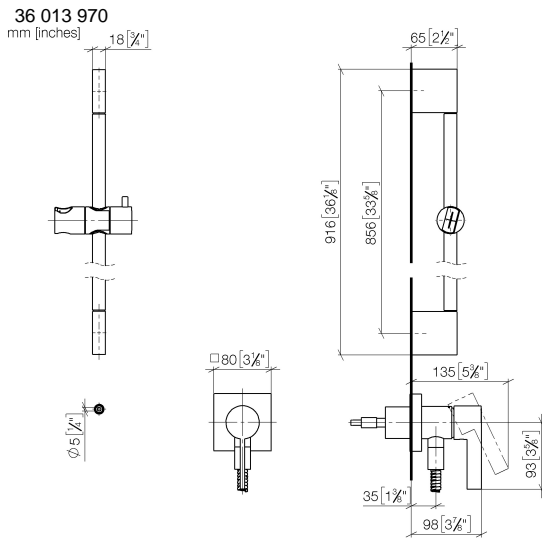

Concealed single-lever mixer with integrated shower connection with shower set without hand shower - Platinum

IMO

36 013 970

Fits: IMO, MEM, CL.1

- cover plate 80 x 80 mm
- metal shower hose 1750mm with integrated anti-twist protection
- slide bar
- Pipe diameter 18 mm

Required miscellaneous

	Concealed wall mounting - •max. recess depth 103 mm •min. recess depth 78 mm	35 003 970 90
--	---	---------------

Required miscellaneous

	Hand shower - Platinum	28 012 979-08
--	-------------------------------	---------------

Concealed single-lever mixer with integrated shower connection with shower set without hand shower - Platinum

IMO

Certificates

Belgaqua_21-025- WRAS_2011027. LGA_29569.
27_1.

36 013 970

Spare parts list

No.	Item Number	Name	Quantity used	Delivery time
1	05 17 20 726 02 90	fixing set	1	2
2	09 31 11 049 90	pin	2	2
3	04 31 11 113 00 90	pin	2	2
4	08 17 97 054-08	holder	2	40
5	90 28 22 597 00-08	holder	1	-
Spare part can no longer be ordered, please order the replacement item				
6	28 322 970-08	Metal shower hose 1/2" x 3/8" x 1750 mm - Platinum	1	40
7	12 580 970-08	Slide unit - Platinum	1	40
8	90 14 20 026 00 90	seal	1	2
9	36 045 970-08	Concealed single-lever mixer with cover plate with integrated shower connection - Platinum	1	40