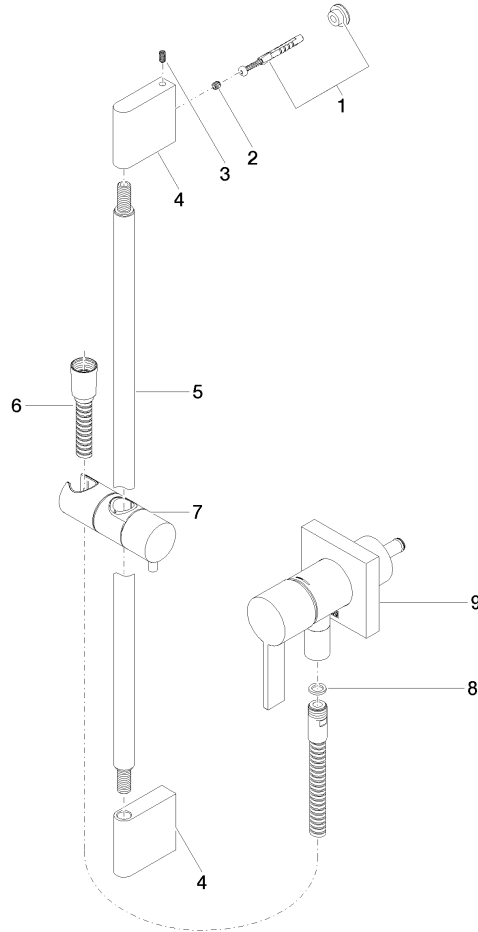

Concealed single-lever mixer with integrated shower connection with shower set without hand shower - Platinum

IMO

36 013 970

Fits: IMO, MEM, CL.1

- cover plate 80 x 80 mm
- metal shower hose 1750mm with integrated anti-twist protection
- slide bar
- Pipe diameter 18 mm

Required miscellaneous

	Concealed wall mounting - •max. recess depth 103 mm •min. recess depth 78 mm	35 003 970 90
--	---	---------------

Required miscellaneous

	Hand shower - Platinum	28 012 979-08
--	-------------------------------	---------------

Concealed single-lever mixer with integrated shower connection with shower set without hand shower - Platinum

IMO

Certificates

Belgaqua_21-025- WRAS_2011027. LGA_29569.
27_1.

36 013 970

Spare parts list

No.	Item Number	Name	Quantity used	Delivery time
1	05 17 20 726 02 90	fixing set	1	2
2	09 31 11 049 90	pin	2	2
3	04 31 11 113 00 90	pin	2	2
4	08 17 97 054-08	holder	2	40
5	90 28 22 597 00-08	holder	1	-
Spare part can no longer be ordered, please order the replacement item				
6	28 322 970-08	Metal shower hose 1/2" x 3/8" x 1750 mm - Platinum	1	40
7	12 580 970-08	Slide unit - Platinum	1	40
8	90 14 20 026 00 90	seal	1	2
9	36 045 970-08	Concealed single-lever mixer with cover plate with integrated shower connection - Platinum	1	40