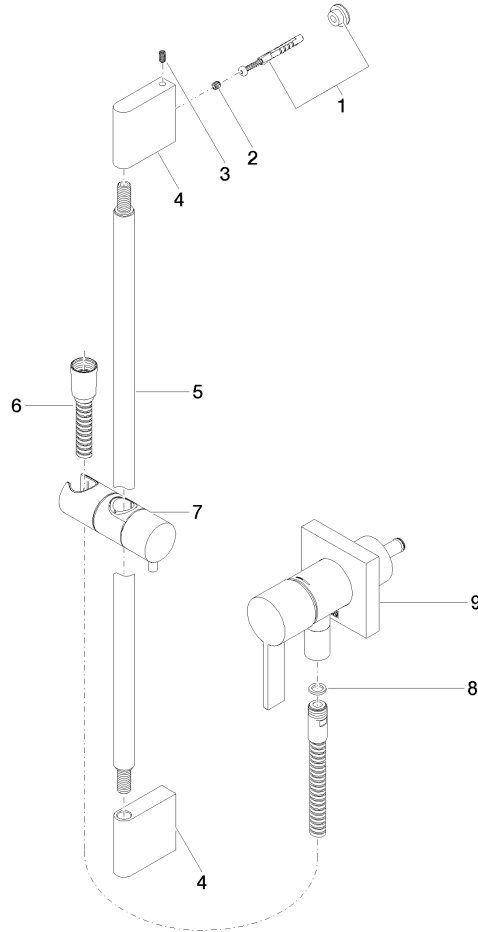

# Concealed single-lever mixer with integrated shower connection with shower set without hand shower - Brushed Durabron (23kt Gold)

IMO

36 013 970

Fits: IMO, MEM, CL.1

- cover plate 80 x 80 mm
- metal shower hose 1750mm with integrated anti-twist protection
- slide bar
- Pipe diameter 18 mm

## Required miscellaneous

**Hand shower FlowReduce - Brushed Durabron (23kt Gold)**

28 018 979-28 0010

Concealed single-lever mixer with integrated shower connection with shower set without hand shower - Brushed Durabronz (23kt Gold)

IMO

36 013 970

mm [inches]

Certificates

Belgaqua\_21-025- WRAS\_2011027. LGA\_29569.  
27\_1.

36 013 970

Spare parts list

No.	Item Number	Name	Quantity used	Delivery time
1	05 17 20 726 02 90	fixing set	1	2
2	09 31 11 049 90	pin	2	2
3	04 31 11 113 00 90	pin	2	2
4	08 17 97 054-28	holder	2	20
5	90 28 22 597 00-28	holder	1	-
Spare part can no longer be ordered, please order the replacement item				
6	28 322 970-28	Metal shower hose 1/2" x 3/8" x 1750 mm - Brushed Durabron (23kt Gold)	1	20
7	12 580 970-28	Slide unit - Brushed Durabron (23kt Gold)	1	20
8	90 14 20 026 00 90	seal	1	2
9	36 045 970-28	Concealed single-lever mixer with cover plate with integrated shower connection - Brushed Durabron (23kt Gold)	1	20