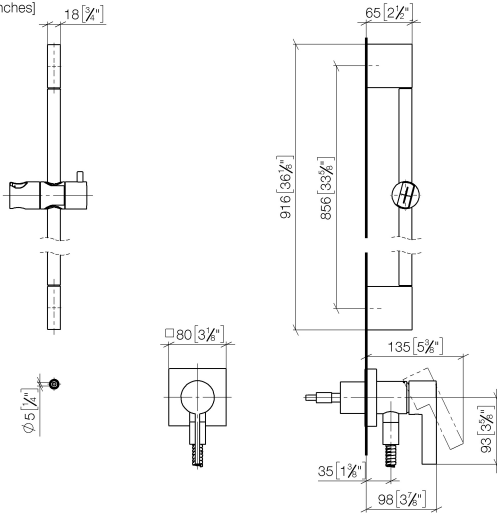

# Concealed single-lever mixer with integrated shower connection with shower set without hand shower - Brushed Durabron (23kt Gold)

IMO

36 013 970

Fits: IMO, MEM, CL.1

- cover plate 80 x 80 mm
- metal shower hose 1750mm with integrated anti-twist protection
- slide bar
- Pipe diameter 18 mm

## Required miscellaneous

**Hand shower FlowReduce - Brushed Durabron (23kt Gold)**

28 018 979-28 0010

Concealed single-lever mixer with integrated shower connection with shower set without hand shower - Brushed Durabronz (23kt Gold)

IMO

36 013 970

mm [inches]

Certificates

Belgaqua\_21-025- WRAS\_2011027. LGA\_29569.  
27\_1.

36 013 970

Spare parts list

No.	Item Number	Name	Quantity used	Delivery time
1	05 17 20 726 02 90	fixing set	1	2
2	09 31 11 049 90	pin	2	2
3	04 31 11 113 00 90	pin	2	2
4	08 17 97 054-28	holder	2	20
5	90 28 22 597 00-28	holder	1	-
Spare part can no longer be ordered, please order the replacement item				
6	28 322 970-28	Metal shower hose 1/2" x 3/8" x 1750 mm - Brushed Durabron (23kt Gold)	1	20
7	12 580 970-28	Slide unit - Brushed Durabron (23kt Gold)	1	20
8	90 14 20 026 00 90	seal	1	2
9	36 045 970-28	Concealed single-lever mixer with cover plate with integrated shower connection - Brushed Durabron (23kt Gold)	1	20