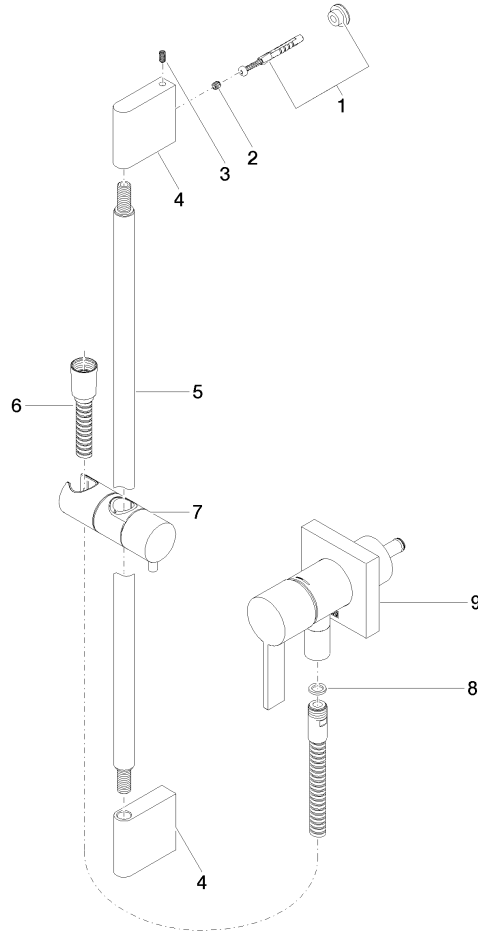

Concealed single-lever mixer with integrated shower connection with shower set without hand shower - Brushed Champagne (22kt Gold)

IMO

36 013 970

Fits: IMO, MEM, CL.1

- cover plate 80 x 80 mm
- metal shower hose 1750mm with integrated anti-twist protection
- slide bar
- Pipe diameter 18 mm

Concealed single-lever mixer with integrated shower connection with shower set without hand shower - Brushed Champagne (22kt Gold)

IMO

36 013 970

mm [inches]

Concealed single-lever mixer with integrated shower connection with shower set without hand shower - Brushed Champagne (22kt Gold)

IMO

36 013 970

Parts for other finishes can be found here: [Chrome](#)

Spare parts list

No.	Item Number	Name	Quantity used	Delivery time
1	05 17 20 726 02 90	fixing set	1	2
2	09 31 11 049 90	pin	2	2
3	04 31 11 113 00 90	pin	2	2
4	08 17 97 054-46	holder	2	30
5	90 28 22 597 00-46	holder	1	30
6	28 322 970-46	Metal shower hose 1/2" x 3/8" x 1750 mm - Brushed Champagne (22kt Gold)	1	30
7	12 580 970-46	Slide unit - Brushed Champagne (22kt Gold)	1	30
8	90 14 20 026 00 90	seal	1	2
9	36 045 970-46	Concealed single-lever mixer with cover plate with integrated shower connection - Brushed Champagne (22kt Gold)	1	30