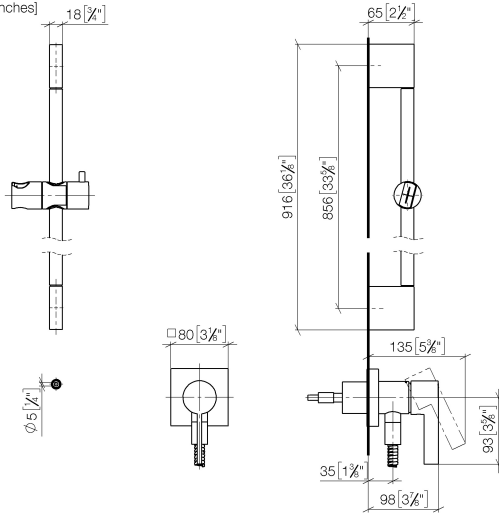

Concealed single-lever mixer with integrated shower connection with shower set without hand shower - Champagne (22kt Gold)

IMO

36 013 970

Fits: IMO, MEM, CL.1

- cover plate 80 x 80 mm
- metal shower hose 1750mm with integrated anti-twist protection
- slide bar
- Pipe diameter 18 mm

This article does not include a hand shower!

Intrinsic protection against back flow.

Article cannot be extended, please check the depth of the installation location!

	Champagne (22kt Gold)	36 013 970-47
	Chrome	36 013 970-00
	Brushed Platinum	36 013 970-06
	Platinum	36 013 970-08
	Dark Chrome	36 013 970-19
	Brushed Durabronze (23kt Gold)	36 013 970-28
	Matte Black	36 013 970-33
	Brushed Champagne (22kt Gold)	36 013 970-46
	Brushed Chrome	36 013 970-93
	Brushed Dark Platinum	36 013 970-99

Concealed single-lever mixer with integrated shower connection with shower set without hand shower - Champagne (22kt Gold)

IMO

36 013 970

mm [inches]

Concealed single-lever mixer with integrated shower connection with shower set without hand shower - Champagne (22kt Gold)

IMO

36 013 970

Parts for other finishes can be found here: [Chrome](#)

Spare parts list

No.	Item Number	Name	Quantity used	Delivery time
1	05 17 20 726 02 90	fixing set	1	2
2	09 31 11 049 90	pin	2	2
3	04 31 11 113 00 90	pin	2	2
4	08 17 97 054-47	holder	2	30
5	90 28 22 597 00-47	holder	1	30
6	28 322 970-47	Metal shower hose 1/2" x 3/8" x 1750 mm - Champagne (22kt Gold)	1	30
7	12 580 970-47	Slide unit - Champagne (22kt Gold)	1	30
8	90 14 20 026 00 90	seal	1	2
9	36 045 970-47	Concealed single-lever mixer with cover plate with integrated shower connection - Champagne (22kt Gold)	1	60