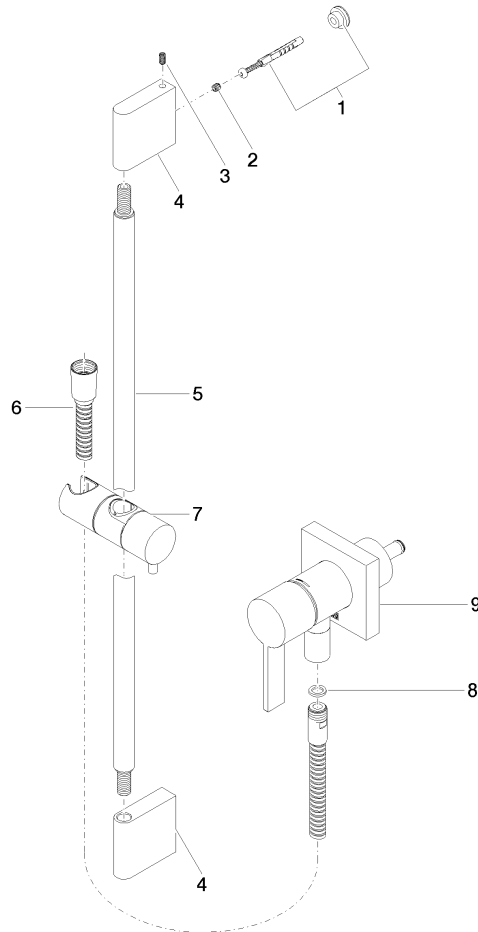

Concealed single-lever mixer with integrated shower connection with shower set without hand shower - Champagne (22kt Gold)

IMO

36 013 970

Fits: IMO, MEM, CL.1

- cover plate 80 x 80 mm
- metal shower hose 1750mm with integrated anti-twist protection
- slide bar
- Pipe diameter 18 mm

Concealed single-lever mixer with integrated shower connection with shower set without hand shower - Champagne (22kt Gold)

IMO

36 013 970

mm [inches]

Concealed single-lever mixer with integrated shower connection with shower set without hand shower - Champagne (22kt Gold)

IMO

36 013 970

Parts for other finishes can be found here: [Chrome](#)

Spare parts list

No.	Item Number	Name	Quantity used	Delivery time
1	05 17 20 726 02 90	fixing set	1	2
2	09 31 11 049 90	pin	2	2
3	04 31 11 113 00 90	pin	2	2
4	08 17 97 054-47	holder	2	30
5	90 28 22 597 00-47	holder	1	30
6	28 322 970-47	Metal shower hose 1/2" x 3/8" x 1750 mm - Champagne (22kt Gold)	1	30
7	12 580 970-47	Slide unit - Champagne (22kt Gold)	1	30
8	90 14 20 026 00 90	seal	1	2
9	36 045 970-47	Concealed single-lever mixer with cover plate with integrated shower connection - Champagne (22kt Gold)	1	60