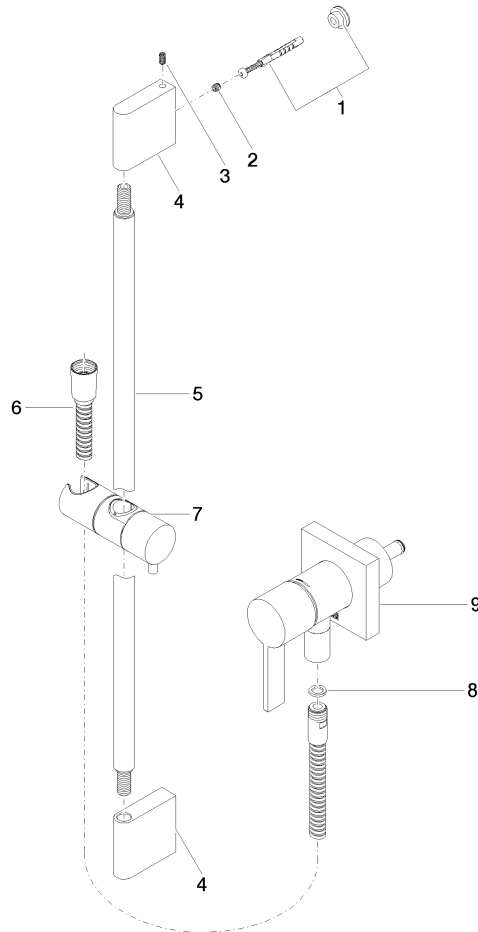

Concealed single-lever mixer with integrated shower connection with shower set without hand shower - Brushed Chrome

IMO

36 013 970

Fits: IMO, MEM, CL.1

- cover plate 80 x 80 mm
- metal shower hose 1750mm with integrated anti-twist protection
- slide bar
- Pipe diameter 18 mm

Required miscellaneous

- Concealed wall mounting -** 35 003 970 90
- max. recess depth 103 mm
 - min. recess depth 78 mm

Concealed single-lever mixer with integrated shower connection with shower set without hand shower - Brushed Chrome

IMO

Certificates

Belgaqua_21-025- WRAS_2011027. LGA_29569.
27_1.

36 013 970

Spare parts list

No.	Item Number	Name	Quantity used	Delivery time
1	05 17 20 726 02 90	fixing set	1	2
2	09 31 11 049 90	pin	2	2
3	04 31 11 113 00 90	pin	2	2
4	08 17 97 054-93	holder	2	20
5	90 28 22 597 00-93	holder	1	20
6	28 322 970-93	Metal shower hose 1/2" x 3/8" x 1750 mm - Brushed Chrome	1	20
7	12 580 970-93	Slide unit - Brushed Chrome	1	20
8	90 14 20 026 00 90	seal	1	2
9	36 045 970-93	Concealed single-lever mixer with cover plate with integrated shower connection - Brushed Chrome	1	20