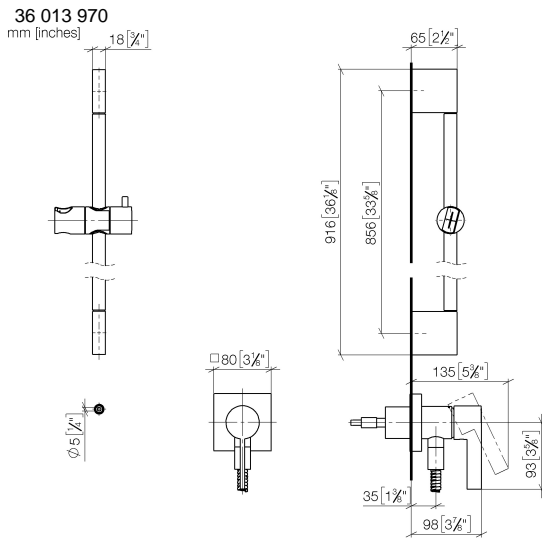

Concealed single-lever mixer with integrated shower connection with shower set without hand shower - Brushed Chrome

IMO

36 013 970

Fits: IMO, MEM, CL.1

- cover plate 80 x 80 mm
- metal shower hose 1750mm with integrated anti-twist protection
- slide bar
- Pipe diameter 18 mm

Intrinsic protection against back flow.

Article cannot be extended, please check the depth of the installation location!

	Brushed Chrome	36 013 970-93
	Chrome	36 013 970-00
	Brushed Platinum	36 013 970-06
	Platinum	36 013 970-08
	Dark Chrome	36 013 970-19
	Brushed Durabronze (23kt Gold)	36 013 970-28
	Matte Black	36 013 970-33
	Brushed Champagne (22kt Gold)	36 013 970-46
	Champagne (22kt Gold)	36 013 970-47
	Brushed Dark Platinum	36 013 970-99

Required miscellaneous

- Concealed wall mounting -** 35 003 970 90
- max. recess depth 103 mm
 - min. recess depth 78 mm

Concealed single-lever mixer with integrated shower connection with shower set without hand shower - Brushed Chrome

IMO

Certificates

Belgaqua_21-025- WRAS_2011027. LGA_29569.
27_1.

36 013 970

Spare parts list

No.	Item Number	Name	Quantity used	Delivery time
1	05 17 20 726 02 90	fixing set	1	2
2	09 31 11 049 90	pin	2	2
3	04 31 11 113 00 90	pin	2	2
4	08 17 97 054-93	holder	2	20
5	90 28 22 597 00-93	holder	1	20
6	28 322 970-93	Metal shower hose 1/2" x 3/8" x 1750 mm - Brushed Chrome	1	20
7	12 580 970-93	Slide unit - Brushed Chrome	1	20
8	90 14 20 026 00 90	seal	1	2
9	36 045 970-93	Concealed single-lever mixer with cover plate with integrated shower connection - Brushed Chrome	1	20