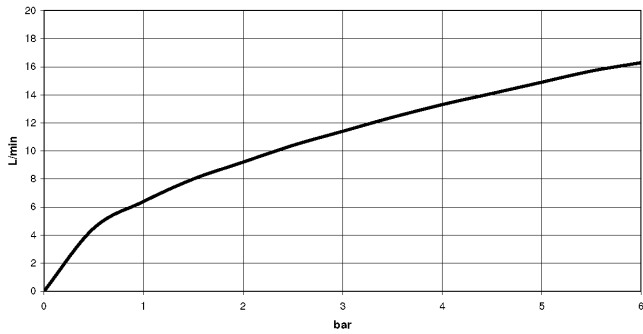

36 050 970

- without rosette
 - WRAS 2011027
- Intrinsic protection against back flow.**

Intrinsic protection against back flow.

Fits: IMO, LULU, MADISON, MEM, TARA, CL.1, LISSÉ, VAIA, META, CYO

	Platinum	36 050 970-08
	Chrome	36 050 970-00
	Brushed Platinum	36 050 970-06
	Dark Brass matt	36 050 970-16
	Dark Chrome	36 050 970-19
	Light Gold	36 050 970-26
	Brushed Light Gold	36 050 970-27
	Brushed Durabronze (23kt Gold)	36 050 970-28
	Matte Black	36 050 970-33
	Brushed Bronze	36 050 970-42
	Brushed Champagne (22kt Gold)	36 050 970-46
	Champagne (22kt Gold)	36 050 970-47
	Brushed Chrome	36 050 970-93
	Brushed Dark Platinum	36 050 970-99

Required miscellaneous

- Concealed wall mounting -** 35 050 970 90
- max. recess depth 105 mm
 - min. recess depth 80 mm

36 050 970

mm [inches]

Flow rate chart

Certificates

Belgaqua_21-025- WRAS_2011027. LGA_29928.
27_1.