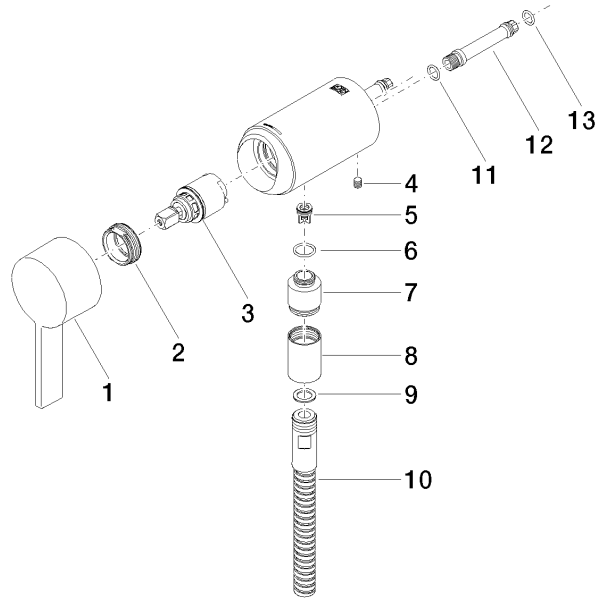

36 050 970

- without rosette
 - WRAS 2011027
- Intrinsic protection against back flow.**

Intrinsic protection against back flow.

Fits: IMO, LULU, MADISON, MEM, TARA, CL.1, LISSÉ, VAIA, META, CYO

	Platinum	36 050 970-08
	Chrome	36 050 970-00
	Brushed Platinum	36 050 970-06
	Dark Brass matt	36 050 970-16
	Dark Chrome	36 050 970-19
	Light Gold	36 050 970-26
	Brushed Light Gold	36 050 970-27
	Brushed Durabronze (23kt Gold)	36 050 970-28
	Matte Black	36 050 970-33
	Brushed Bronze	36 050 970-42
	Brushed Champagne (22kt Gold)	36 050 970-46
	Champagne (22kt Gold)	36 050 970-47
	Brushed Chrome	36 050 970-93
	Brushed Dark Platinum	36 050 970-99

Required miscellaneous

- Concealed wall mounting -** 35 050 970 90
- max. recess depth 105 mm
 - min. recess depth 80 mm

36 050 970

mm [inches]

Flow rate chart

Certificates

Belgaqua_21-025- WRAS_2011027. LGA_29928.
27_1.

36 050 970

Spare parts list

No.	Item Number	Name	Quantity used	Delivery time
1	90 20 97 064 00-08	handle	1	40
2	09 24 04 266 90	nut	1	2
3	90 15 05 044 04 90	cartridge	1	10
4	09 31 11 004 90	pin	1	60
5	09 23 01 131 90	back-flow preventer	1	2
6	09 14 10 213 90	seal	1	2
7	09 24 03 281-08	nipple	1	40
8	90 21 02 069 00-08	cover	1	40
9	90 14 20 026 00 90	seal	1	2
10	28 322 970-08	Metal shower hose 1/2" x 3/8" x 1750 mm - Platinum	1	40
11	90 14 10 060 00 90	seal	1	2
12	09 18 40 230 90	connection	1	2
13	09 14 10 061 90	seal	1	2