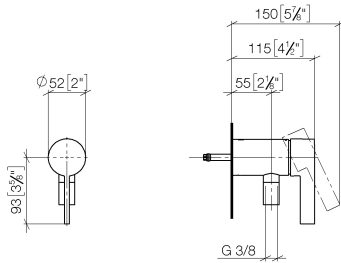

36 050 970

- without rosette
 - WRAS 2011027
- Intrinsic protection against back flow.**

Intrinsic protection against back flow.

Fits: IMO, LULU, MADISON, MEM, TARA, CL.1, LISSÉ, VAIA, META, CYO

	Platinum	36 050 970-08
	Chrome	36 050 970-00
	Brushed Platinum	36 050 970-06
	Dark Brass matt	36 050 970-16
	Dark Chrome	36 050 970-19
	Light Gold	36 050 970-26
	Brushed Light Gold	36 050 970-27
	Brushed Durabronze (23kt Gold)	36 050 970-28
	Matte Black	36 050 970-33
	Brushed Bronze	36 050 970-42
	Brushed Champagne (22kt Gold)	36 050 970-46
	Champagne (22kt Gold)	36 050 970-47
	Brushed Chrome	36 050 970-93
	Brushed Dark Platinum	36 050 970-99

Required miscellaneous

- Concealed wall mounting -** 35 050 970 90
- max. recess depth 105 mm
 - min. recess depth 80 mm

36 050 970

mm [inches]

Flow rate chart

Certificates

Belgaqua_21-025- WRAS_2011027. LGA_29928.
27_1.

36 050 970

Spare parts list

No.	Item Number	Name	Quantity used	Delivery time
1	90 20 97 064 00-08	handle	1	40
2	09 24 04 266 90	nut	1	2
3	90 15 05 044 04 90	cartridge	1	10
4	09 31 11 004 90	pin	1	60
5	09 23 01 131 90	back-flow preventer	1	2
6	09 14 10 213 90	seal	1	2
7	09 24 03 281-08	nipple	1	40
8	90 21 02 069 00-08	cover	1	40
9	90 14 20 026 00 90	seal	1	2
10	28 322 970-08	Metal shower hose 1/2" x 3/8" x 1750 mm - Platinum	1	40
11	90 14 10 060 00 90	seal	1	2
12	09 18 40 230 90	connection	1	2
13	09 14 10 061 90	seal	1	2