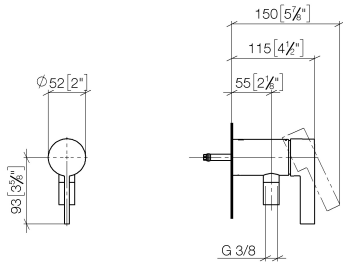

Concealed single-lever mixer with integrated shower connection - Dark Chrome

IMO

36 050 970

- without rosette
- WRAS 2011027

Intrinsic protection against back flow.

Fits: IMO, LULU, MADISON, MEM, TARA, CL.1, LISSÉ, VAIA, META, CYO

36 050 970

mm [inches]

Flow rate chart

36 050 970

Parts for other
finishes can be found
here: [Chrome](#)