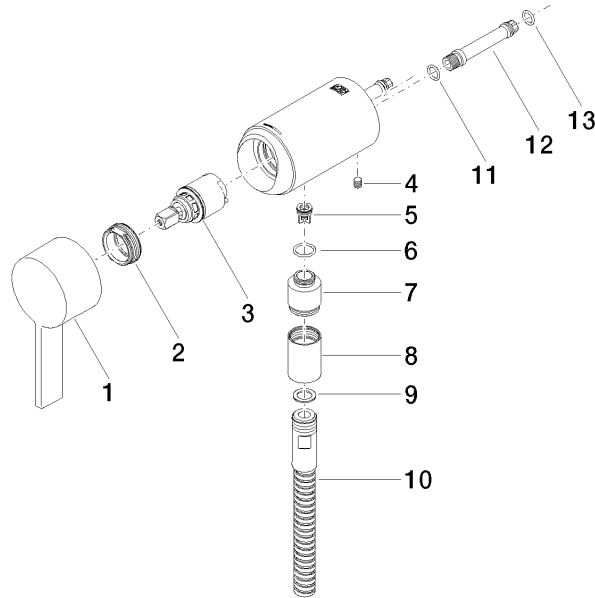

36 050 970

- without rosette
 - WRAS 2011027
- Intrinsic protection against back flow.**

Intrinsic protection against back flow.

Fits: IMO, LULU, MADISON, MEM, TARA, CL.1, LISSÉ, VAIA, META, CYO

	Light Gold	36 050 970-26
	Chrome	36 050 970-00
	Brushed Platinum	36 050 970-06
	Platinum	36 050 970-08
	Dark Brass matt	36 050 970-16
	Dark Chrome	36 050 970-19
	Brushed Light Gold	36 050 970-27
	Brushed Durabronze (23kt Gold)	36 050 970-28
	Matte Black	36 050 970-33
	Brushed Bronze	36 050 970-42
	Brushed Champagne (22kt Gold)	36 050 970-46
	Champagne (22kt Gold)	36 050 970-47
	Brushed Chrome	36 050 970-93
	Brushed Dark Platinum	36 050 970-99

Required miscellaneous

- Concealed wall mounting -** 35 050 970 90
- min. recess depth 80 mm
 - max. recess depth 105 mm

36 050 970

mm [inches]

Flow rate chart

36 050 970

Spare parts list

No.	Item Number	Name	Quantity used	Delivery time
2	09 24 04 266 90	nut	1	2
3	90 15 05 044 04 90	cartridge	1	10
4	09 31 11 004 90	pin	1	60
5	09 23 01 131 90	back-flow preventer	1	2
6	09 14 10 213 90	seal	1	2
8	90 21 02 069 00-26	cover	1	30
9	90 14 20 026 00 90	seal	1	2
10	28 322 970-26	Metal shower hose 1/2" x 3/8" x 1750 mm - Light Gold	1	30
11	90 14 10 060 00 90	seal	1	2
12	09 18 40 230 90	connection	1	2
13	09 14 10 061 90	seal	1	2