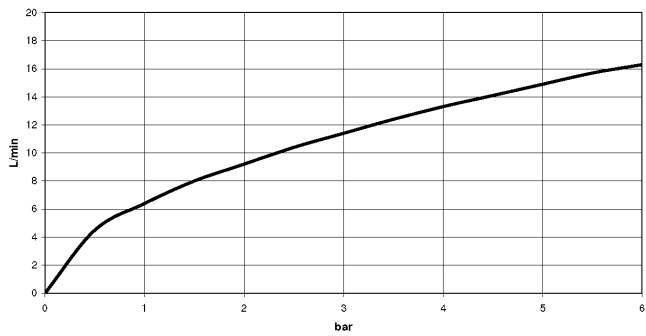

Required miscellaneous

- Concealed wall mounting -** 35 050 970 90
- min. recess depth 80 mm
 - max. recess depth 105 mm

36 050 970

mm [inches]

Flow rate chart

36 050 970

Spare parts list

No.	Item Number	Name	Quantity used	Delivery time
2	09 24 04 266 90	nut	1	2
3	90 15 05 044 04 90	cartridge	1	10
4	09 31 11 004 90	pin	1	60
5	09 23 01 131 90	back-flow preventer	1	2
6	09 14 10 213 90	seal	1	2
8	90 21 02 069 00-26	cover	1	30
9	90 14 20 026 00 90	seal	1	2
10	28 322 970-26	Metal shower hose 1/2" x 3/8" x 1750 mm - Light Gold	1	30
11	90 14 10 060 00 90	seal	1	2
12	09 18 40 230 90	connection	1	2
13	09 14 10 061 90	seal	1	2