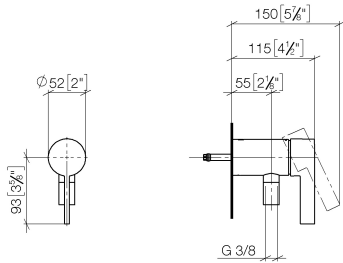

36 050 970

- without rosette
 - WRAS 2011027
- Intrinsic protection against back flow.**

Intrinsic protection against back flow.

Fits: IMO, LULU, MADISON, MEM, TARA, CL.1, LISSÉ, VAIA, META, CYO

	Light Gold	36 050 970-26
	Chrome	36 050 970-00
	Brushed Platinum	36 050 970-06
	Platinum	36 050 970-08
	Dark Brass matt	36 050 970-16
	Dark Chrome	36 050 970-19
	Brushed Light Gold	36 050 970-27
	Brushed Durabronze (23kt Gold)	36 050 970-28
	Matte Black	36 050 970-33
	Brushed Bronze	36 050 970-42
	Brushed Champagne (22kt Gold)	36 050 970-46
	Champagne (22kt Gold)	36 050 970-47
	Brushed Chrome	36 050 970-93
	Brushed Dark Platinum	36 050 970-99

Required miscellaneous

- Concealed wall mounting -** 35 050 970 90
- min. recess depth 80 mm
 - max. recess depth 105 mm

36 050 970

mm [inches]

Flow rate chart

36 050 970

Spare parts list

No.	Item Number	Name	Quantity used	Delivery time
2	09 24 04 266 90	nut	1	2
3	90 15 05 044 04 90	cartridge	1	10
4	09 31 11 004 90	pin	1	60
5	09 23 01 131 90	back-flow preventer	1	2
6	09 14 10 213 90	seal	1	2
8	90 21 02 069 00-26	cover	1	30
9	90 14 20 026 00 90	seal	1	2
10	28 322 970-26	Metal shower hose 1/2" x 3/8" x 1750 mm - Light Gold	1	30
11	90 14 10 060 00 90	seal	1	2
12	09 18 40 230 90	connection	1	2
13	09 14 10 061 90	seal	1	2