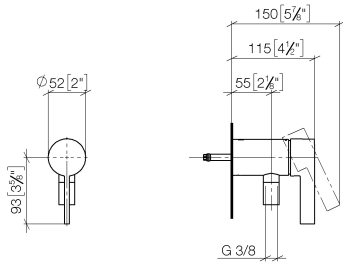

Concealed single-lever mixer with integrated shower connection - Brushed Champagne (22kt Gold)

IMO

36 050 970

- without rosette
- WRAS 2011027

Intrinsic protection against back flow.

Fits: IMO, LULU, MADISON, MEM, TARA, CL.1, LISSÉ, VAIA, META, CYO

**Concealed single-lever mixer with integrated shower connection - Brushed
Champagne (22kt Gold)**

IMO

36 050 970
mm [inches]

Flow rate chart

**Concealed single-lever mixer with integrated shower connection - Brushed
Champagne (22kt Gold)**

IMO

36 050 970

Parts for other
finishes can be found
here: [Chrome](#)

Spare parts list

No.	Item Number	Name	Quantity used	Delivery time
1	90 20 97 064 00-46	handle	1	30
2	09 24 04 266 90	nut	1	2
3	90 15 05 044 04 90	cartridge	1	10
4	09 31 11 004 90	pin	1	60
5	09 23 01 131 90	back-flow preventer	1	2
6	09 14 10 213 90	seal	1	2
7	09 24 03 281-46	nipple	1	30
8	90 21 02 069 00-46	cover	1	30
9	90 14 20 026 00 90	seal	1	2
10	28 322 970-46	Metal shower hose 1/2" x 3/8" x 1750 mm - Brushed Champagne (22kt Gold)	1	30
11	90 14 10 060 00 90	seal	1	2
12	09 18 40 230 90	connection	1	2
13	09 14 10 061 90	seal	1	2