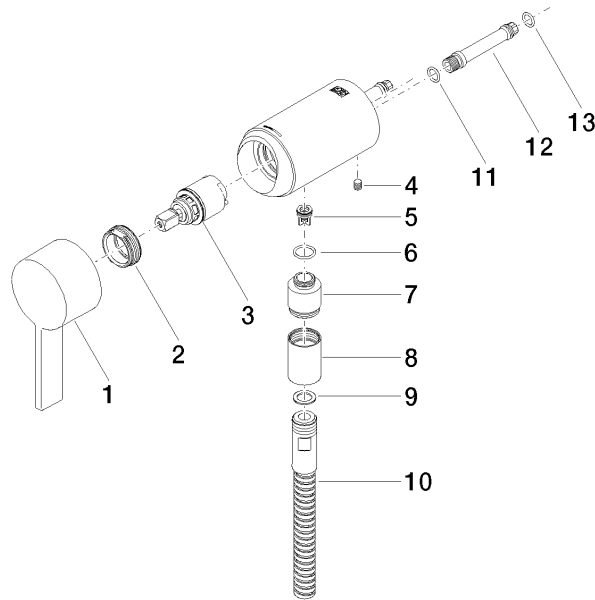

Concealed single-lever mixer with integrated shower connection - Brushed Champagne (22kt Gold)

IMO

36 050 970

- without rosette
- WRAS 2011027

Intrinsic protection against back flow.

Fits: IMO, LULU, MADISON, MEM, TARA, CL.1, LISSÉ, VAIA, META, CYO

**Concealed single-lever mixer with integrated shower connection - Brushed
Champagne (22kt Gold)**

IMO

36 050 970
mm [inches]

Flow rate chart

**Concealed single-lever mixer with integrated shower connection - Brushed
Champagne (22kt Gold)**

IMO

36 050 970

Parts for other
finishes can be found
here: [Chrome](#)

Spare parts list

No.	Item Number	Name	Quantity used	Delivery time
1	90 20 97 064 00-46	handle	1	30
2	09 24 04 266 90	nut	1	2
3	90 15 05 044 04 90	cartridge	1	10
4	09 31 11 004 90	pin	1	60
5	09 23 01 131 90	back-flow preventer	1	2
6	09 14 10 213 90	seal	1	2
7	09 24 03 281-46	nipple	1	30
8	90 21 02 069 00-46	cover	1	30
9	90 14 20 026 00 90	seal	1	2
10	28 322 970-46	Metal shower hose 1/2" x 3/8" x 1750 mm - Brushed Champagne (22kt Gold)	1	30
11	90 14 10 060 00 90	seal	1	2
12	09 18 40 230 90	connection	1	2
13	09 14 10 061 90	seal	1	2