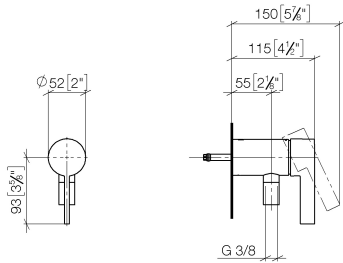

**Concealed single-lever mixer with integrated shower connection - Champagne  
(22kt Gold)**

IMO

36 050 970

- without rosette
- WRAS 2011027

Intrinsic protection against back flow.

Fits: IMO, LULU, MADISON, MEM, TARA,  
CL.1, LISSÉ, VAIA, META, CYO

**Concealed single-lever mixer with integrated shower connection - Champagne  
(22kt Gold)**

36 050 970  
mm [inches]

Flow rate chart

**Concealed single-lever mixer with integrated shower connection - Champagne  
(22kt Gold)**

36 050 970  
Parts for other  
finishes can be found  
here: Chrome

**Spare parts list**

| No. | Item Number        | Name   | Quantity used | Delivery time |
|-----|--------------------|--|---------------|---------------|
| 1   | 90 20 97 064 00-47 | handle   | 1             | 30            |
| 2   | 09 24 04 266 90    | nut  | 1             | 2             |
| 3   | 90 15 05 044 04 90 | cartridge  | 1             | 10            |
| 4   | 09 31 11 004 90    | pin  | 1             | 60            |
| 5   | 09 23 01 131 90    | back-flow preventer  | 1             | 2             |
| 6   | 09 14 10 213 90    | seal   | 1             | 2             |
| 7   | 09 24 03 281-47    | nipple   | 1             | 60            |
| 8   | 90 21 02 069 00-47 | cover  | 1             | 30            |
| 9   | 90 14 20 026 00 90 | seal   | 1             | 2             |
| 10  | 28 322 970-47      | Metal shower hose 1/2" x 3/8" x 1750 mm - Champagne<br>(22kt Gold) | 1             | 30            |
| 11  | 90 14 10 060 00 90 | seal   | 1             | 2             |
| 12  | 09 18 40 230 90    | connection   | 1             | 2             |
| 13  | 09 14 10 061 90    | seal   | 1             | 2             |