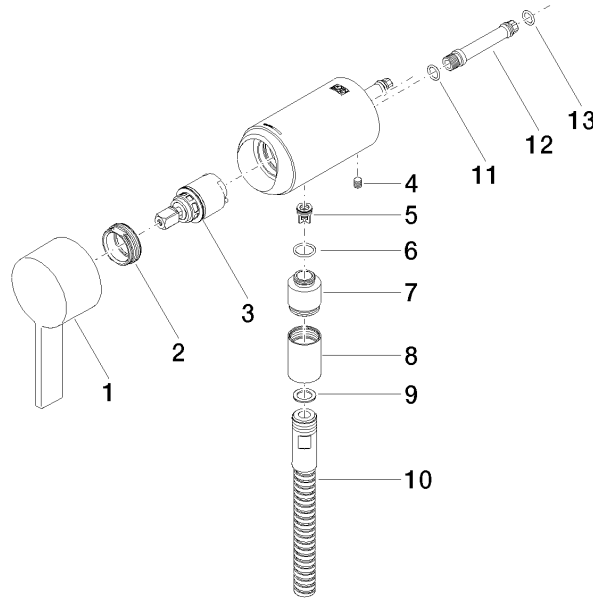

**Concealed single-lever mixer with integrated shower connection - Champagne  
(22kt Gold)**

IMO

36 050 970

- without rosette
- WRAS 2011027

Intrinsic protection against back flow.

Fits: IMO, LULU, MADISON, MEM, TARA,  
CL.1, LISSÉ, VAIA, META, CYO

**Concealed single-lever mixer with integrated shower connection - Champagne  
(22kt Gold)**

36 050 970  
mm [inches]

Flow rate chart

**Concealed single-lever mixer with integrated shower connection - Champagne  
(22kt Gold)**

36 050 970  
Parts for other  
finishes can be found  
here: Chrome

**Spare parts list**

| No. | Item Number        | Name   | Quantity used | Delivery time |
|-----|--------------------|--|---------------|---------------|
| 1   | 90 20 97 064 00-47 | handle   | 1             | 30            |
| 2   | 09 24 04 266 90    | nut  | 1             | 2             |
| 3   | 90 15 05 044 04 90 | cartridge  | 1             | 10            |
| 4   | 09 31 11 004 90    | pin  | 1             | 60            |
| 5   | 09 23 01 131 90    | back-flow preventer  | 1             | 2             |
| 6   | 09 14 10 213 90    | seal   | 1             | 2             |
| 7   | 09 24 03 281-47    | nipple   | 1             | 60            |
| 8   | 90 21 02 069 00-47 | cover  | 1             | 30            |
| 9   | 90 14 20 026 00 90 | seal   | 1             | 2             |
| 10  | 28 322 970-47      | Metal shower hose 1/2" x 3/8" x 1750 mm - Champagne<br>(22kt Gold) | 1             | 30            |
| 11  | 90 14 10 060 00 90 | seal   | 1             | 2             |
| 12  | 09 18 40 230 90    | connection   | 1             | 2             |
| 13  | 09 14 10 061 90    | seal   | 1             | 2             |