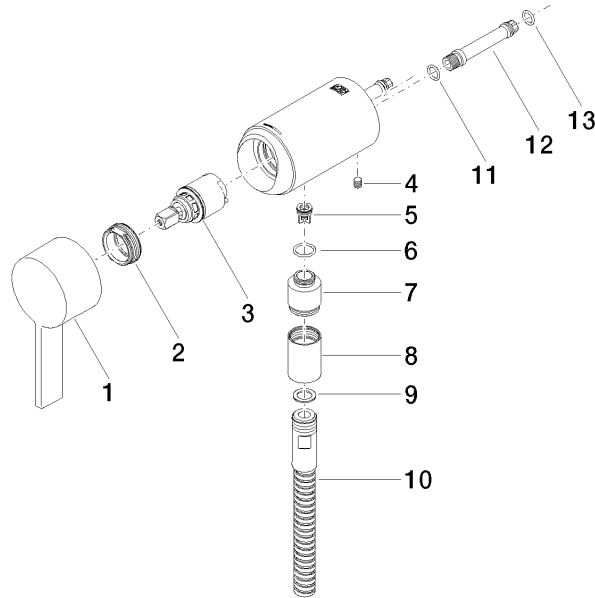

Concealed single-lever mixer with integrated shower connection - Brushed Dark Platinum

IMO

36 050 970

- without rosette
 - WRAS 2011027
- Intrinsic protection against back flow.**
- Intrinsic protection against back flow.

Required miscellaneous

- Concealed wall mounting -** 35 050 970 90
- max. recess depth 105 mm
 - min. recess depth 80 mm

36 050 970
mm [inches]

Flow rate chart

Certificates

Belgaqua_21-025- WRAS_2011027. LGA_29928.
27_1.

36 050 970

Spare parts list

No.	Item Number	Name	Quantity used	Delivery time
1	90 20 97 064 00-99	handle	1	30
2	09 24 04 266 90	nut	1	2
3	90 15 05 044 04 90	cartridge	1	10
4	09 31 11 004 90	pin	1	60
5	09 23 01 131 90	back-flow preventer	1	2
6	09 14 10 213 90	seal	1	2
7	09 24 03 281-99	nipple	1	30
8	90 21 02 069 00-99	cover	1	30
9	90 14 20 026 00 90	seal	1	2
10	28 322 970-99	Metal shower hose 1/2" x 3/8" x 1750 mm - Brushed Dark Platinum	1	2
11	90 14 10 060 00 90	seal	1	2
12	09 18 40 230 90	connection	1	2
13	09 14 10 061 90	seal	1	2