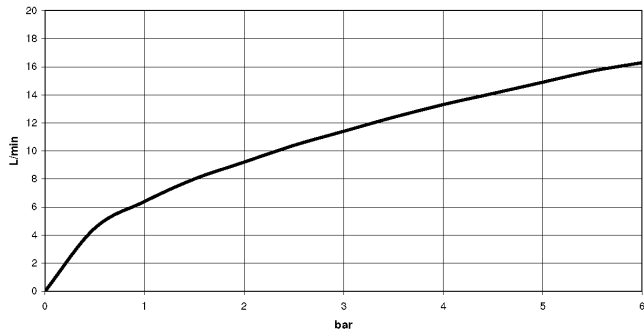

Required miscellaneous

- Concealed wall mounting -** 35 050 970 90
- max. recess depth 105 mm
 - min. recess depth 80 mm

36 050 970
mm [inches]

Flow rate chart

Certificates

Belgaqua_21-025- WRAS_2011027. LGA_29928.
27_1.