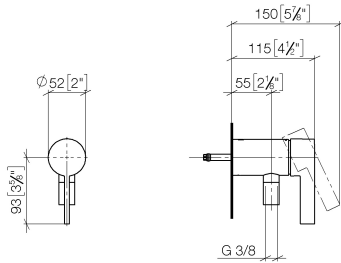

Concealed single-lever mixer with integrated shower connection - Brushed Dark Platinum

IMO

36 050 970

- without rosette
 - WRAS 2011027
- Intrinsic protection against back flow.**
- Intrinsic protection against back flow.

Required miscellaneous

- Concealed wall mounting -** 35 050 970 90
- max. recess depth 105 mm
 - min. recess depth 80 mm

36 050 970
mm [inches]

Flow rate chart

Certificates

Belgaqua_21-025- WRAS_2011027. LGA_29928.
27_1.

36 050 970

Spare parts list

No.	Item Number	Name	Quantity used	Delivery time
1	90 20 97 064 00-99	handle	1	30
2	09 24 04 266 90	nut	1	2
3	90 15 05 044 04 90	cartridge	1	10
4	09 31 11 004 90	pin	1	60
5	09 23 01 131 90	back-flow preventer	1	2
6	09 14 10 213 90	seal	1	2
7	09 24 03 281-99	nipple	1	30
8	90 21 02 069 00-99	cover	1	30
9	90 14 20 026 00 90	seal	1	2
10	28 322 970-99	Metal shower hose 1/2" x 3/8" x 1750 mm - Brushed Dark Platinum	1	2
11	90 14 10 060 00 90	seal	1	2
12	09 18 40 230 90	connection	1	2
13	09 14 10 061 90	seal	1	2