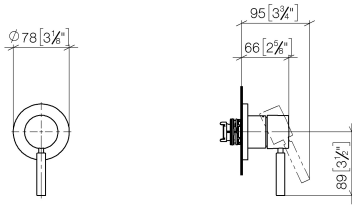

Concealed single-lever mixer with cover plate - Dark Chrome

TARA

36 060 660

- cover plate Ø 78 mm
- WRAS 2107016

Fits: TARA, META

	Dark Chrome	36 060 660-19
	Chrome	36 060 660-00
	Brushed Platinum	36 060 660-06
	Platinum	36 060 660-08
	Light Gold	36 060 660-26
	Brushed Light Gold	36 060 660-27
	Brushed Durabronze (23kt Gold)	36 060 660-28
	Matte Black	36 060 660-33
	Brushed Bronze	36 060 660-42
	Brushed Champagne (22kt Gold)	36 060 660-46
	Champagne (22kt Gold)	36 060 660-47
	Brushed Chrome	36 060 660-93
	Brushed Dark Platinum	36 060 660-99

Required miscellaneous

Concealed wall-mounted single-lever mixer - 35 860 970 90

- max. recess depth 95 mm
- min. recess depth 80 mm

36 060 660

mm [inches]

Certificates

LGA_29905.

36 060 660