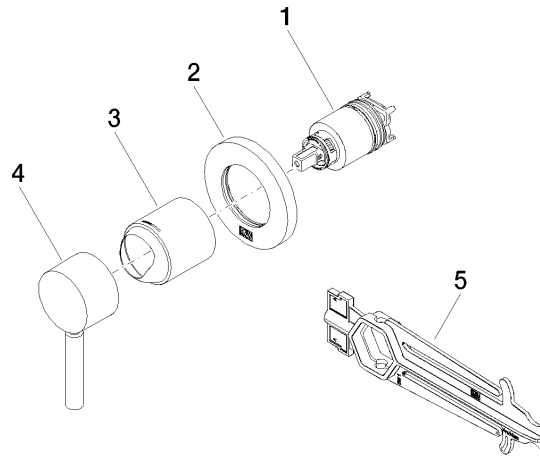

**Concealed single-lever mixer with cover plate - Brushed Durabronze (23kt Gold)**

TARA

36 060 660

- cover plate Ø 78 mm
- WRAS 2107016

Fits: TARA, META

	Brushed Durabronze (23kt Gold)	36 060 660-28
	Chrome	36 060 660-00
	Brushed Platinum	36 060 660-06
	Platinum	36 060 660-08
	Dark Chrome	36 060 660-19
	Light Gold	36 060 660-26
	Brushed Light Gold	36 060 660-27
	Matte Black	36 060 660-33
	Brushed Bronze	36 060 660-42
	Brushed Champagne (22kt Gold)	36 060 660-46
	Champagne (22kt Gold)	36 060 660-47
	Brushed Chrome	36 060 660-93
	Brushed Dark Platinum	36 060 660-99

**Required miscellaneous**

- Concealed wall-mounted single-lever mixer -** 35 860 970 90
- max. recess depth 95 mm
  - min. recess depth 75 mm

36 060 660

mm [inches]

Certificates

WRAS\_2107016. LGA\_29905.

### Spare parts list

No.	Item Number	Name	Quantity used	Delivery time
1	90 15 05 064 01 90	cartridge	1	2
2	90 27 66 009 00-28	rosette	1	20
3	09 11 02 293-28	cover	1	60
4	90 20 66 006 00-28	handle	1	20
5	90 30 09 064 00 90	key	1	2