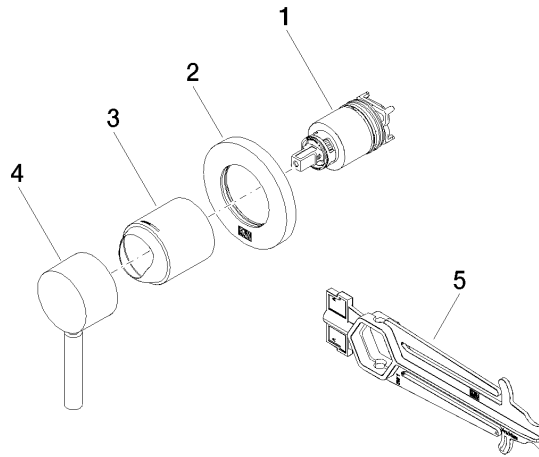

Concealed single-lever mixer with cover plate - Brushed Champagne (22kt Gold)

TARA

36 060 660

- cover plate Ø 78 mm
- WRAS 2107016

Fits: TARA, META

	Brushed Champagne (22kt Gold)	36 060 660-46
	Chrome	36 060 660-00
	Brushed Platinum	36 060 660-06
	Platinum	36 060 660-08
	Dark Chrome	36 060 660-19
	Light Gold	36 060 660-26
	Brushed Light Gold	36 060 660-27
	Brushed Durabronze (23kt Gold)	36 060 660-28
	Matte Black	36 060 660-33
	Brushed Bronze	36 060 660-42
	Champagne (22kt Gold)	36 060 660-47
	Brushed Chrome	36 060 660-93
	Brushed Dark Platinum	36 060 660-99

Required miscellaneous

Concealed wall-mounted single-lever mixer - 35 860 970 90

- max. recess depth 95 mm
- min. recess depth 80 mm

Concealed single-lever mixer with cover plate - Brushed Champagne (22kt Gold)

TARA

36 060 660
mm [inches]

Certificates

LGA_29905.

36 060 660

Spare parts list

No.	Item Number	Name	Quantity used	Delivery time
1	90 15 05 064 01 90	cartridge	1	2
2	90 27 66 009 00-46	rosette	1	30
3	09 11 02 293-46	cover	1	30
4	90 20 66 006 00-46	handle	1	30
5	90 30 09 064 00 90	key	1	2