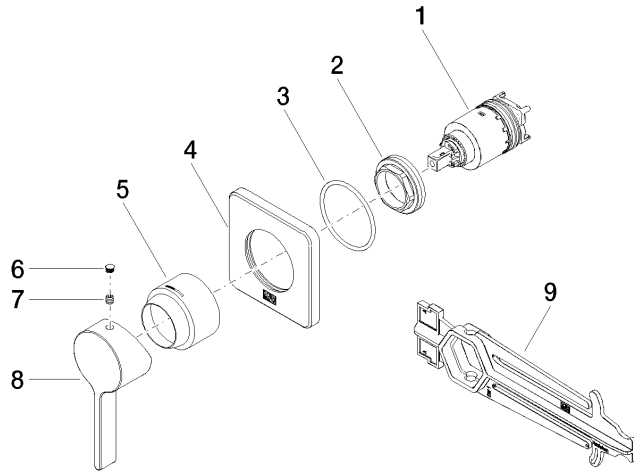

36 060 710

- cover plate 78 x 78 mm
- WRAS 2107016

Required miscellaneous

Concealed wall-mounted single-lever mixer - 35 860 970 90

- max. recess depth 95 mm
- min. recess depth 80 mm

36 060 710

mm [inches]

LGA_29

LULU Concealed single-lever mixer with cover plate - Chrome

LULU

36 060 710

Spare parts list

No.	Item Number	Name	Quantity used	Delivery time
	90 15 05 064 01 90	cartridge	9	2