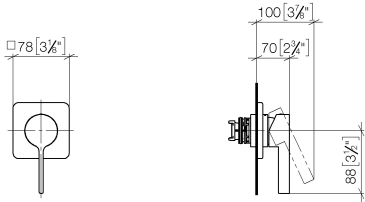

36 060 710

- cover plate 78 x 78 mm
- WRAS 2107016

Required miscellaneous

Concealed wall-mounted single-lever mixer - 35 860 970 90

- max. recess depth 95 mm
- min. recess depth 80 mm

36 060 710

mm [inches]

LGA_29

LULU Concealed single-lever mixer with cover plate - Chrome

LULU

36 060 710

Spare parts list

No.	Item Number	Name	Quantity used	Delivery time
	90 15 05 064 01 90	cartridge	9	2