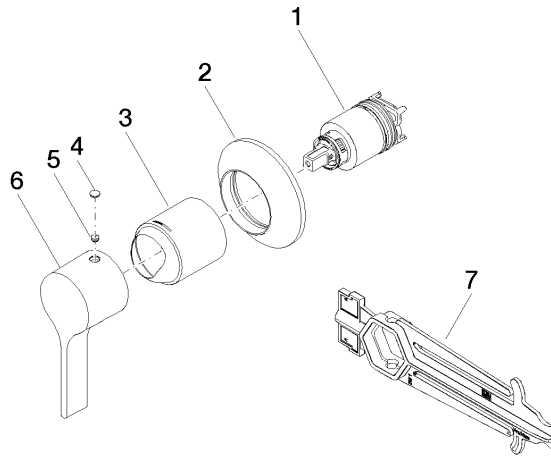

VAIA Concealed single-lever mixer with cover plate - Brushed Durabrass (23kt Gold)

VAIA

36 060 809

- cover plate 80 x 80 mm

	Brushed Durabrass (23kt Gold)	36 060 809-28
	Chrome	36 060 809-00
	Brushed Platinum	36 060 809-06
	Platinum	36 060 809-08
	Dark Chrome	36 060 809-19
	Brushed Bronze	36 060 809-42
	Brushed Champagne (22kt Gold)	36 060 809-46
	Champagne (22kt Gold)	36 060 809-47
	Brushed Dark Platinum	36 060 809-99

Required miscellaneous

Concealed wall-mounted single-lever mixer - 35 860 970 90

- max. recess depth 95 mm
- min. recess depth 80 mm

VAIA Concealed single-lever mixer with cover plate - Brushed Durabronze (23kt Gold)

VAIA

36 060 809

Certificates

LGA_29905.

36 060 809

Spare parts list

No.	Item Number	Name	Quantity used	Delivery time
1	90 15 05 064 01 90	cartridge	1	2
2	90 27 80 032 00-28	rosette	1	20
3	09 11 02 293-28	cover	1	60
4	90 31 20 087 00-28	plug	1	20
5	90 31 11 063 00 90	pin	1	2
6	09 20 80 021-28	handle	1	20
7	90 30 09 064 00 90	key	1	2